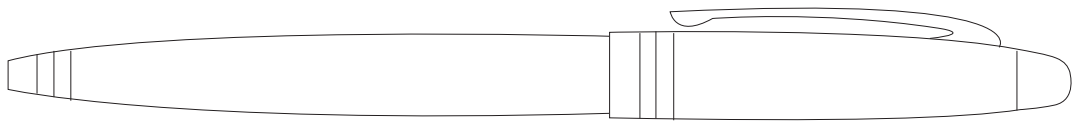

# Product Art Template

Product: **701 - Le Mans Ballpoint Pen**  
Product Size: **145mm(h) x 13mm Ø**  
Product Colour:  
Decoration Size: **mm(w) x mm(h)**  
Decoration Method:  
Decoration Colour:

**Artwork  
Approval**

Art Version: V1

**Product Scale 100%**

Right Hand

Left Hand

---