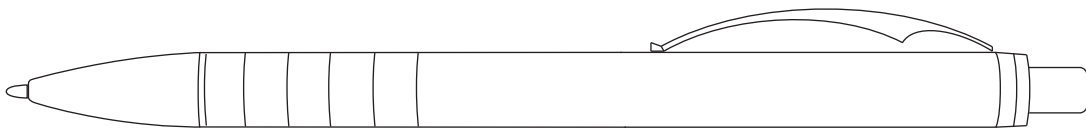

Product Art Template

Product: **628 - Kingston Click Ballpoint Pen**
Product Size: **10mm(w) x 140mm(h)**
Product Colour:
Decoration Size: **mm(w) x mm(h)**
Decoration Method:
Decoration Colour:

**Artwork
Approval**

Art Version: V1

Product Scale 100%

Notes:

Please check that all the details are correct before providing your approval with confirmed art version
Where the decoration method uses digital printing techniques colours are produced using CMYK equivalent.