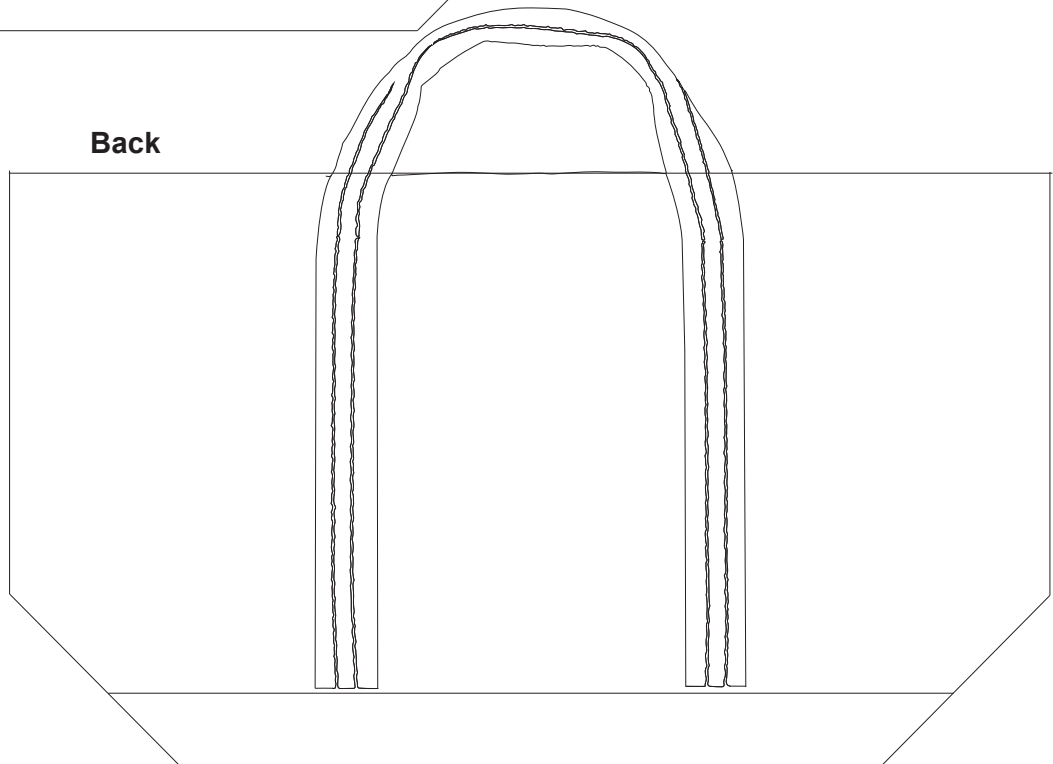

Product Art Template

Product: **5182 - Top Sail 12oz Cotton Canvas Duffel**

Product Size: **457mm(w) x 330mm(h) x 254mm(d)**

Product Colour:

Decoration Size: **mm(w) x mm(h)**

Decoration Method:

Decoration Colour:

Artwork Approval

Art Version: V1

Product Scale 20%

Front (shown flat)

Back

Notes:

Please check that all the details are correct before providing your approval with confirmed art version

Where the decoration method uses digital printing techniques colours are produced using CMYK equivalent.