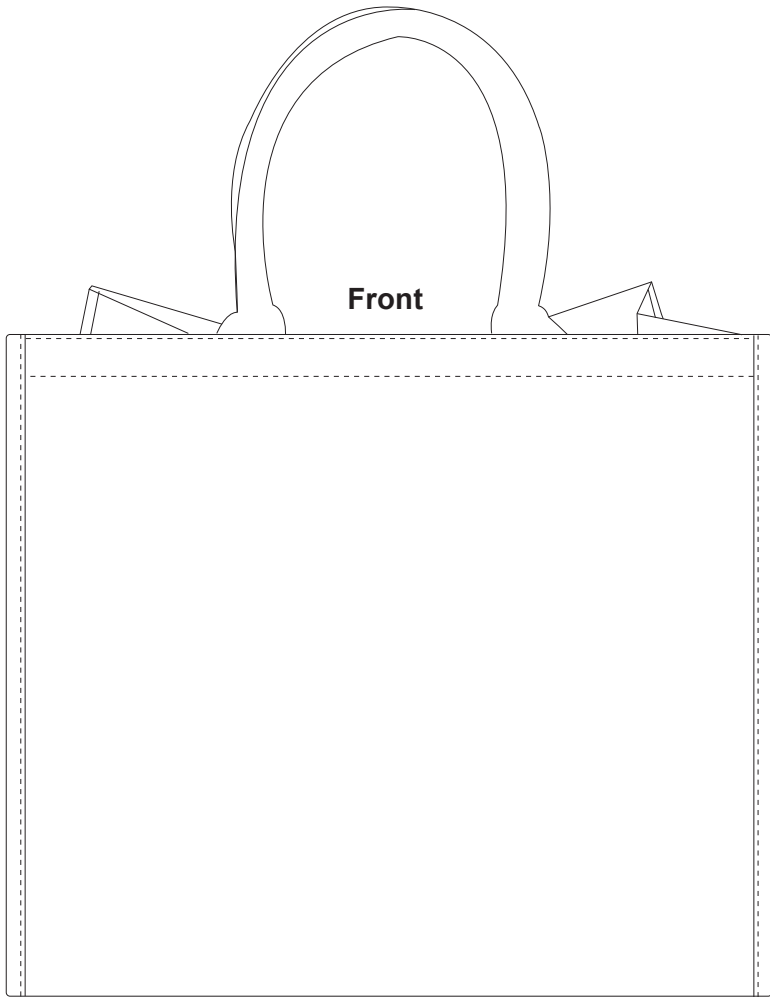

# Product Art Template

Product: **5176 - Large Jute Tote**  
Product Size: **400mm(w) x 355mm(h) x 198mm(d)**  
Product Colour:  
Decoration Size: **mm(w) x mm(h)**  
Decoration Method:  
Decoration Colour:

**Artwork  
Approval**

Art Version: V1

**Product Scale 25%**