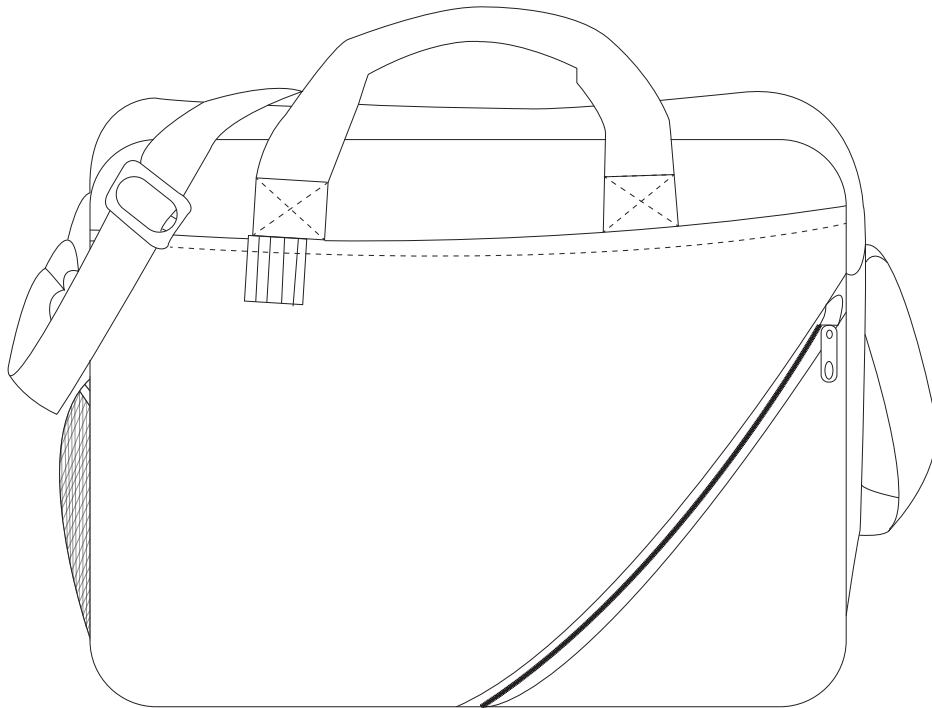

Product Art Template

Product: **5168 - Corner Pocket Con Briefcase**
Product Size: **405mm(w) x 290mm(h) x 75mm(d)**
Product Colour:
Decoration Size: **mm(w) x mm(h)**
Decoration Method:
Decoration Colour:

**Artwork
Approval**

Art Version: V1

Product Scale 25%

Notes:

Please check that all the details are correct before providing your approval with confirmed art version
Where the decoration method uses digital printing techniques colours are produced using CMYK equivalent.