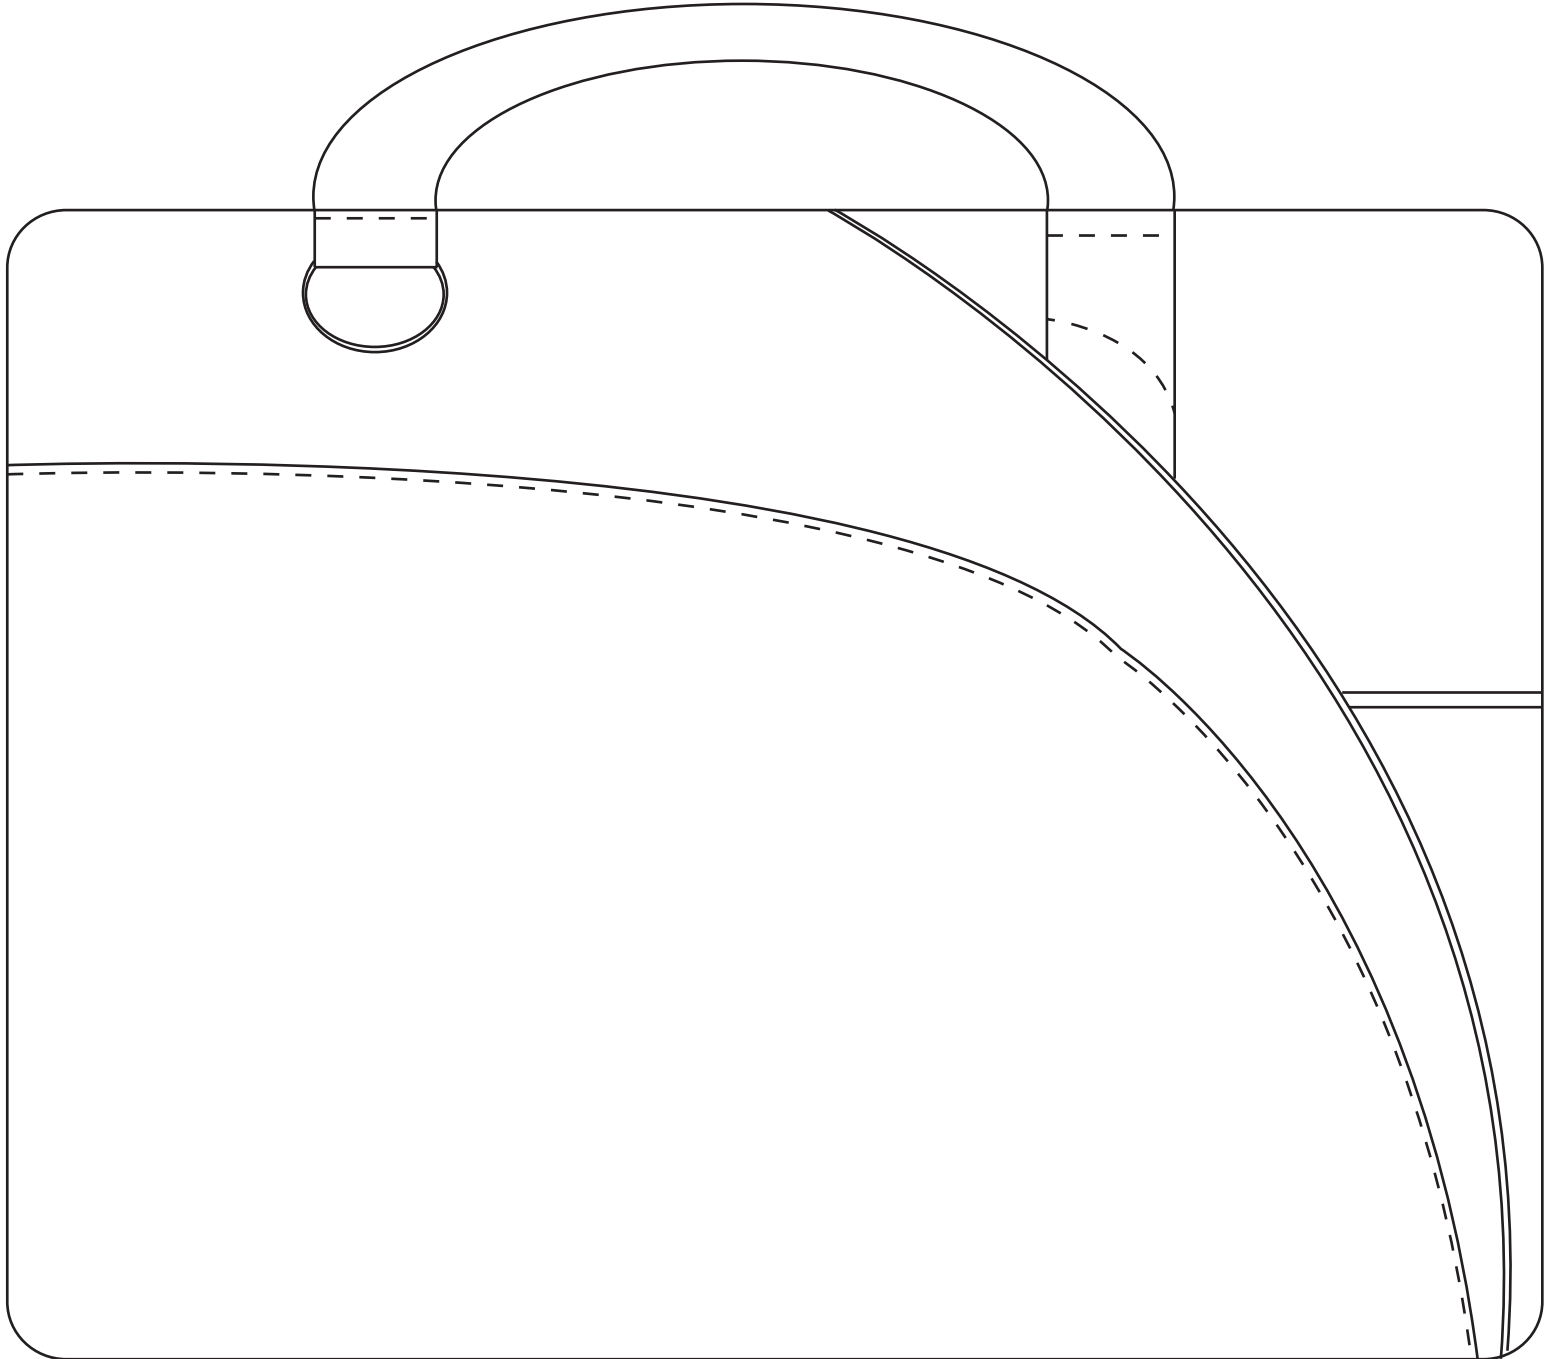

Product Art Template

Product: **5154 - Double Curve Conference Bag**
Product Size: **406mm(w) x 304mm(h) x 82mm(d)**
Product Colour:
Decoration Size: **mm(w) x mm(h)**
Decoration Method:
Decoration Colour:

**Artwork
Approval**

Art Version: V1

Product Scale 50%

Notes:

Please check that all the details are correct before providing your approval with confirmed art version
Where the decoration method uses digital printing techniques colours are produced using CMYK equivalent.