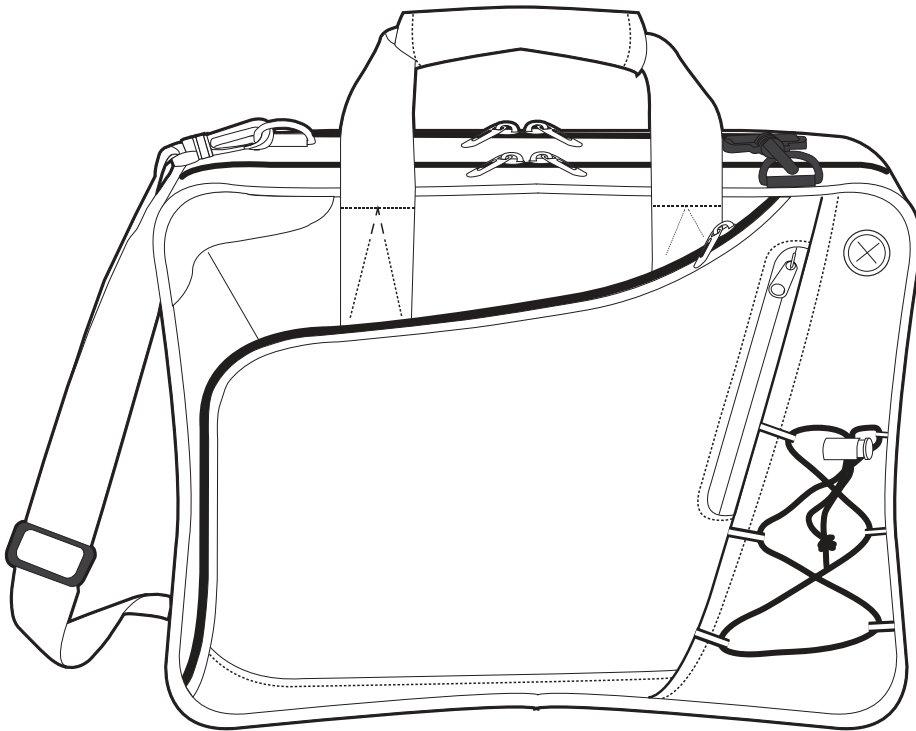

Product Art Template

Product: **5143 - Summit Checkpoint-Friendly
Computer-Case**

Product Size: **390mm(w) x 300mm(h) x 100mm(d)**

Product Colour:

Decoration Size: **mm(w) x mm(h)**

Decoration Method:

Decoration Colour:

**Artwork
Approval**

Art Version: V1

Product Scale 25%

Notes:

Please check that all the details are correct before providing your approval with confirmed art version
Where the decoration method uses digital printing techniques colours are produced using CMYK equivalent.