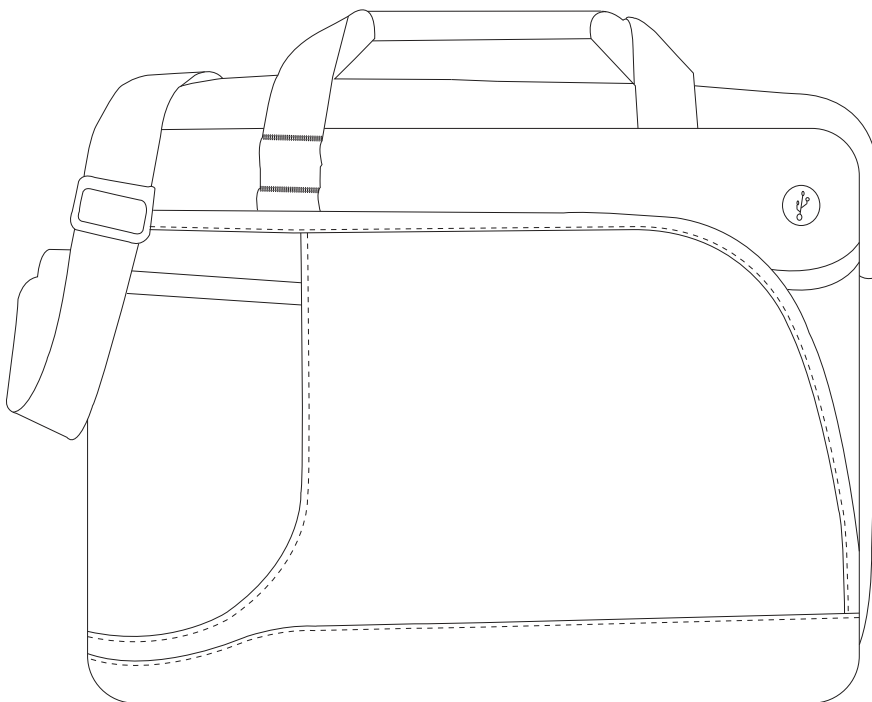

Product Art Template

Product: **5067 - Crunch Briefcase**
Product Size: **406mm(w) x 304mm(h) x 76m(d)**
Product Colour:
Decoration Size: **mm(w) x mm(h)**
Decoration Method:
Decoration Colour:

**Artwork
Approval**

Art Version: V1

Product Scale 25%

Notes:

Please check that all the details are correct before providing your approval with confirmed art version
Where the decoration method uses digital printing techniques colours are produced using CMYK equivalent.