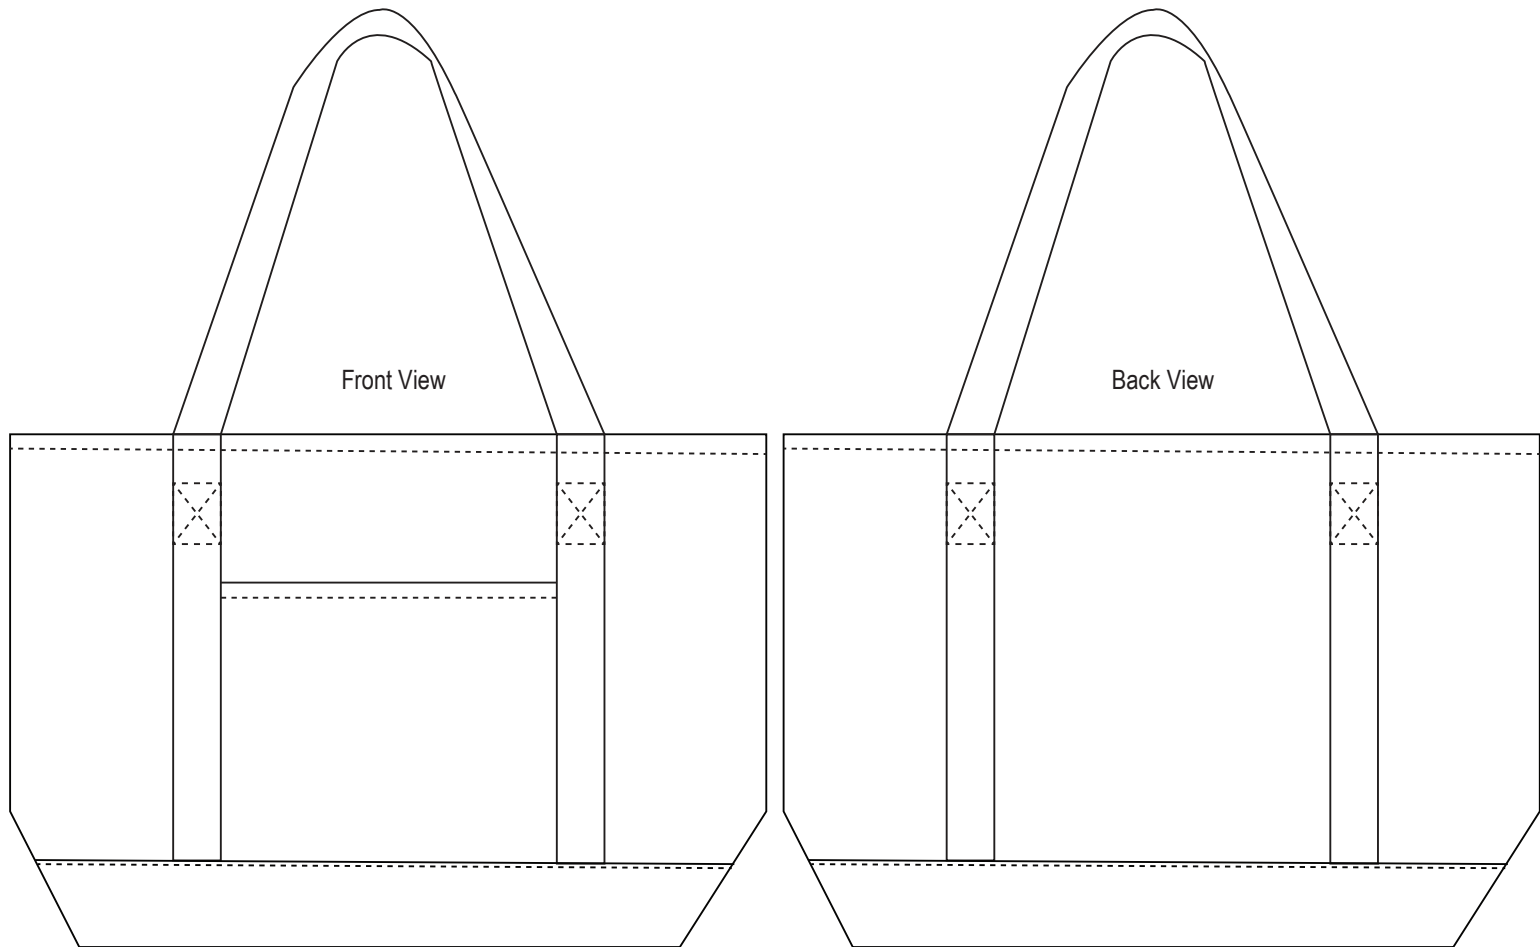

Product Art Template

Product: **5064 - Premium Heavy Weight Cotton Boat Tote**

Product Size: **500mm(w) x 337mm(h) x 178mm(d)**

Product Colour:

Decoration Size: **mm(w) x mm(h)**

Decoration Method:

Decoration Colour:

Artwork Approval

Art Version: V1

Product Scale 20%

Notes:

Please check that all the details are correct before providing your approval with confirmed art version

Where the decoration method uses digital printing techniques colours are produced using CMYK equivalent.