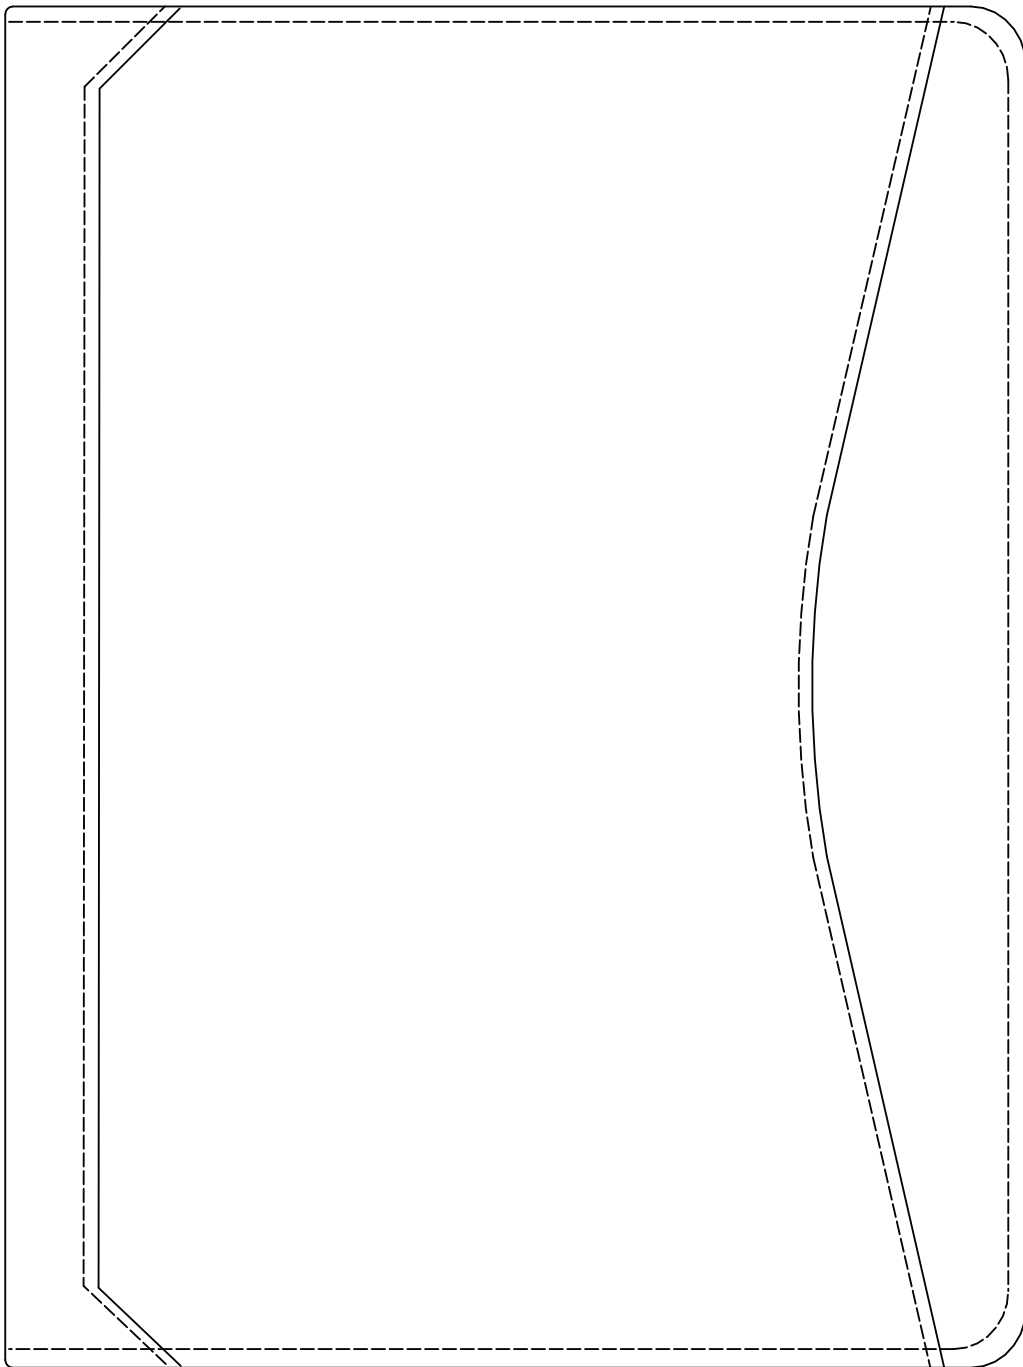

# Product Art Template

Product: **505 - A4 Leather Compendium**  
Product Size: **270mm(w) x 360mm(h) x 38mm(d)**  
Product Colour:  
Decoration Size: **mm(w) x mm(h)**  
Decoration Method:  
Decoration Colour:

**Artwork Approval**

Art Version: V1

**Product Scale 50%**

**Notes:**

Please check that all the details are correct before providing your approval with confirmed art version  
Where the decoration method uses digital printing techniques colours are produced using CMYK equivalent.