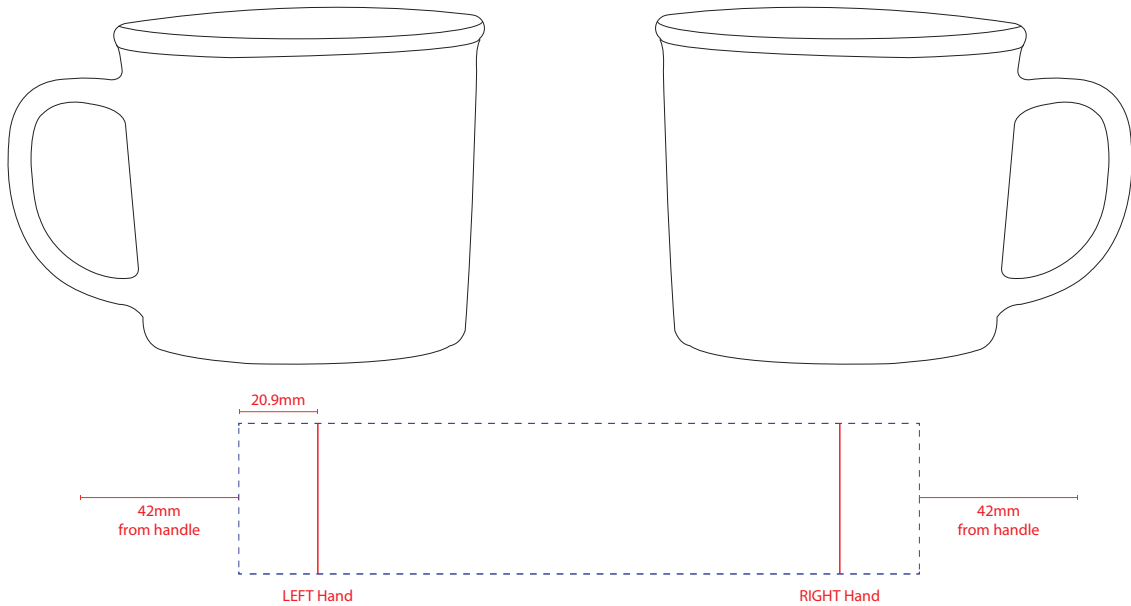

Product Art Template

Product: **4095 - Axle Ceramic Mug 350ml**
Product Size: **95mm(w) x 83mm(h)**
Product Colour: **-**
Decoration Size: **mm(w) x mm(h)**
Decoration Method: **-**
Decoration Colour: **-**

Artwork Approval

Art Version: V1

Product Scale 50%

Notes:

Please check that all the details are correct before providing your approval with confirmed art version
Where the decoration method uses digital printing techniques colours are produced using CMYK equivalent.