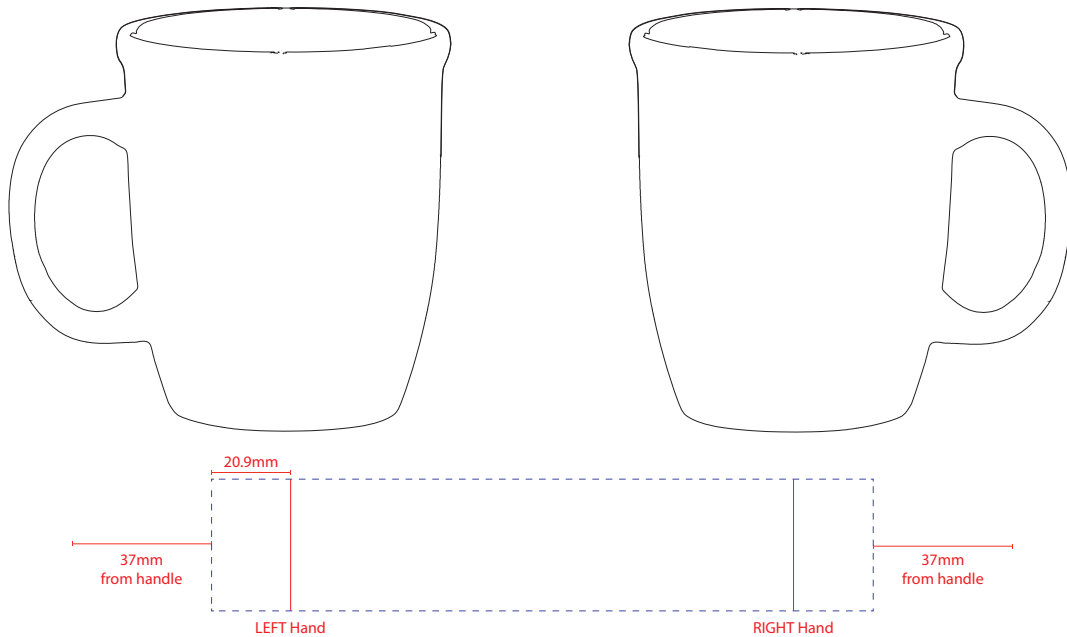

# Product Art Template

Product: **4079 - Cafe Au Lait Ceramic Mug 350ml**  
Product Size: **86mm(w) x 113mm(h)**  
Product Colour: -  
Decoration Size: **mm(w) x mm(h)**  
Decoration Method: -  
Decoration Colour: -

## Product Scale 50%