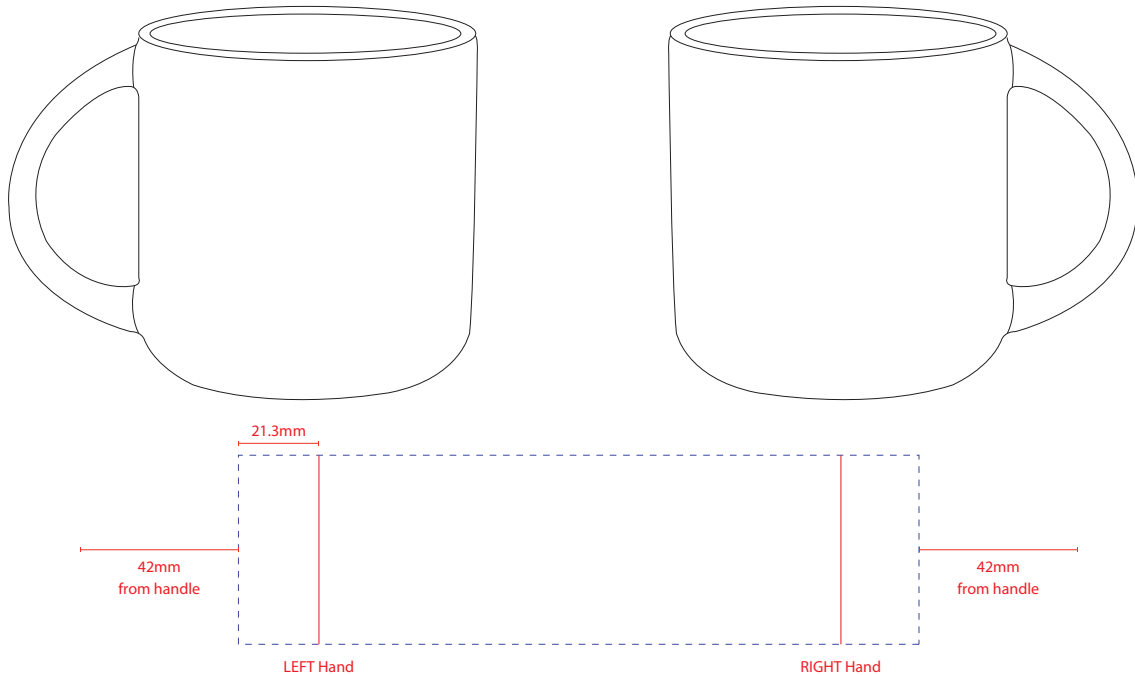

Product Art Template

Product: **3642 - Tango Ceramic Mug**
Product Size: **90mm(h) x 89mm Ø**
Product Colour: **-**
Decoration Size: **mm(w) x mm(h)**
Decoration Method: **-**
Decoration Colour: **-**

Artwork Approval

Art Version: V1

Product Scale 50%

Notes:

Please check that all the details are correct before providing your approval with confirmed art version
Where the decoration method uses digital printing techniques colours are produced using CMYK equivalent.