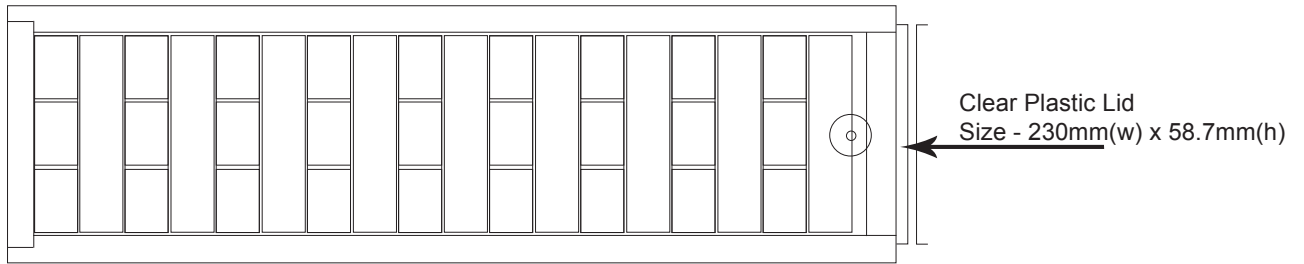

Product Art Template

Product: **1357 - Tumbling Tower Wood Block Stacking Game**
Product Size: **68mm(w) x 234mm(h) x 62.6mm(d)**
Product Colour:
Decoration Size: **mm(w) x mm(h)**
Decoration Method:
Decoration Colour:

Artwork Approval

Art Version: V1

Product Scale 50%

Product Size - 234mm(w) x 62.6mm(h)

Wooden Side 1 Panel - 234mm(w) x 62.6mm(h)

Top

Clear Plastic Lid Size - 231mm(w) x 59mm(h)

Top

Wooden Side 2 Panel - 234mm(w) x 62.6mm(h)

Top

Wooden Top Panel - 67.8mm(w) x 62.5mm(h)

Notes:

Please check that all the details are correct before providing your approval with confirmed art version
Where the decoration method uses digital printing techniques colours are produced using CMYK equivalent.