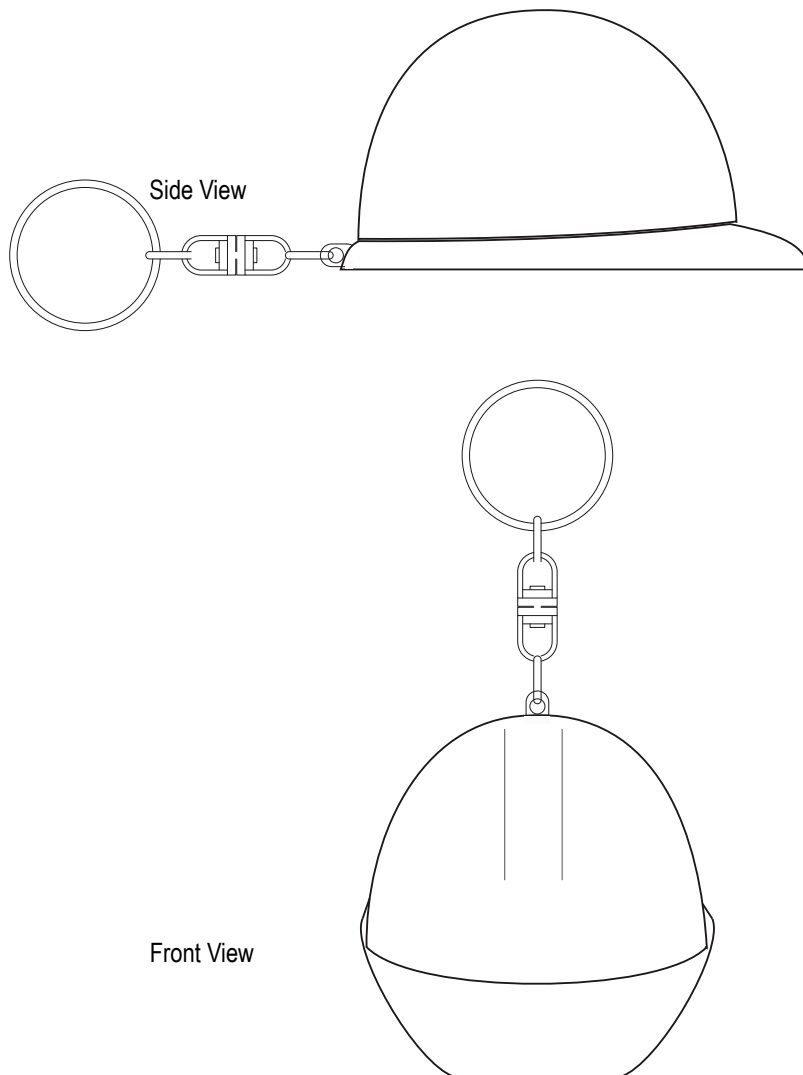

Product Art Template

Product: **1290 - Hard Hat Keyring**
Product Size: **47mm(w) x 31mm(h) x 62mm(d)** - Helmet only
Product Colour:
Decoration Size: **mm(w) x mm(h)**
Decoration Method:
Decoration Colour:

Artwork Approval

Art Version: V1

Product Scale 100%

Notes:

Please check that all the details are correct before providing your approval with confirmed art version
Where the decoration method uses digital printing techniques colours are produced using CMYK equivalent.