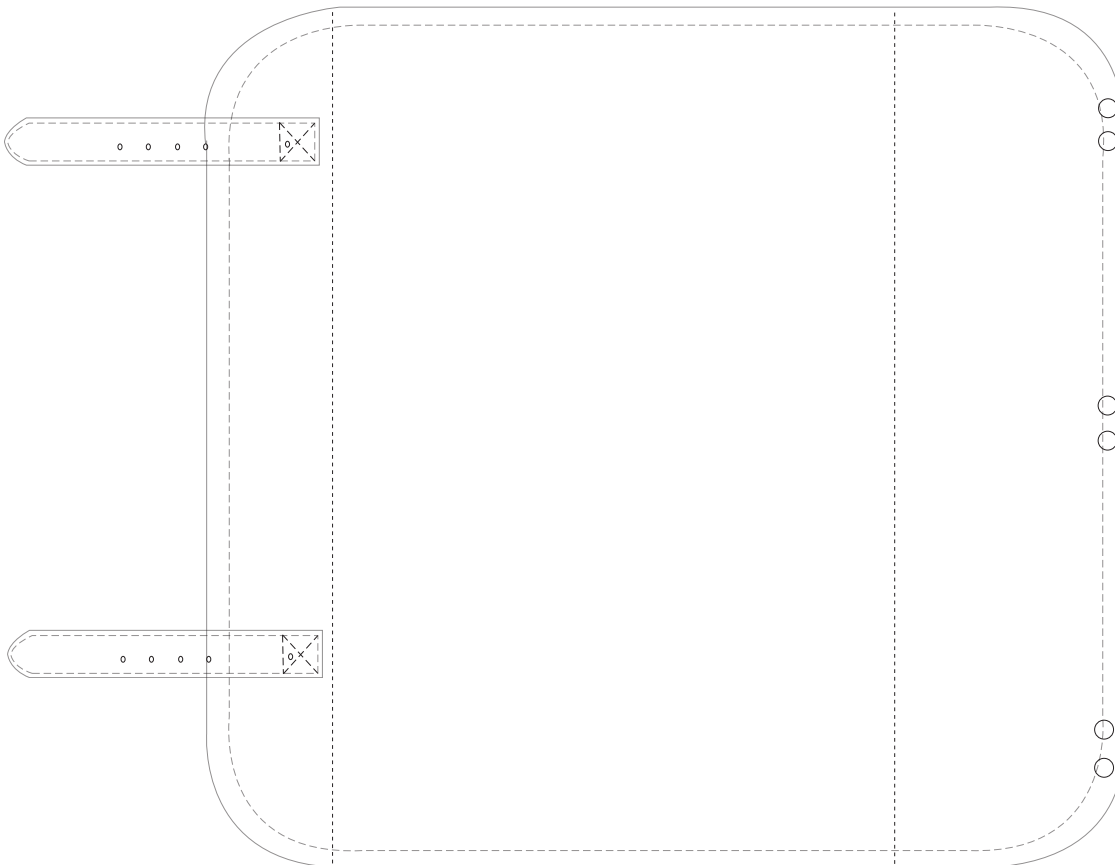

# Product Art Template

Product: **TM1046 - Trekk Wicker Basket with Picnic Table**

Product Size: **460mm(w) x 255mm(h) x 300mm(d)**

Product Colour: -

Decoration Size: **mm(w) x mm(h)**

Decoration Method: -

Decoration Colour: -

**Artwork Approval**

Art Version: V1

**Product Scale 25%**

**Cover**

**Notes:**

Please check that all the details are correct before providing your approval with confirmed art version  
Where the decoration method uses digital printing techniques colours are produced using CMYK equivalent.

**Lid - Closed view**

**Lid - Open view**