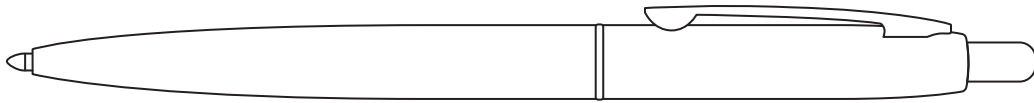

Product Art Template

Product: **1066 - Recycled Stainless Steel
Ballpoint Pen**

Product Size: **12mm(w) x 140mm(h)**

Product Colour:

Decoration Size: **mm(w) x mm(h)**

Decoration Method:

Decoration Colour:

**Artwork
Approval**

Art Version: V1

Product Scale 100%

Notes:

Please check that all the details are correct before providing your approval with confirmed art version

Where the decoration method uses digital printing techniques colours are produced using CMYK equivalent.