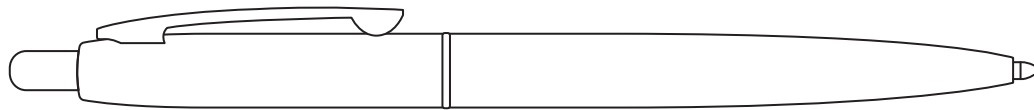

Product Art Template

Product: **1066 - Recycled Stainless Steel
Ballpoint Pen**

Product Size: **12mm(w) x 140mm(h)**

Product Colour:

Decoration Size: **mm(w) x mm(h)**

Decoration Method:

Decoration Colour:

**Artwork
Approval**

Art Version: V1

Product Scale 100%

Notes:

Please check that all the details are correct before providing your approval with confirmed art version

Where the decoration method uses digital printing techniques colours are produced using CMYK equivalent.