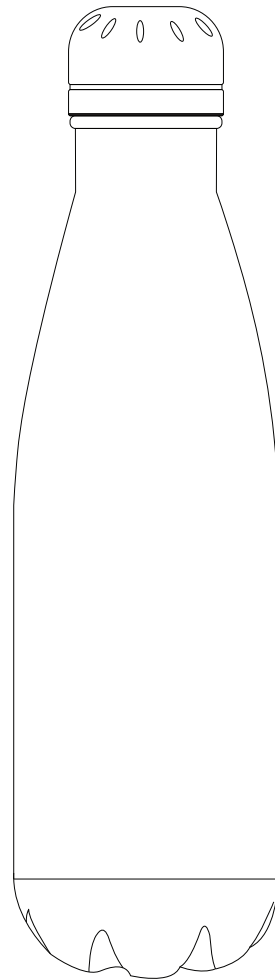

Product Art Template

Product: **4100 - Silo Single Wall Stainless Steel Bottle**

Product Size: **257mm(h) x 70mm Ø**

Product Colour:

Decoration Size: **mm(w) x mm(h)**

Decoration Method:

Decoration Colour:

**Artwork
Approval**

Art Version: V1

Product Scale 50%

Notes:

Please check that all the details are correct before providing your approval with confirmed art version

Where the decoration method uses digital printing techniques colours are produced using CMYK equivalent.