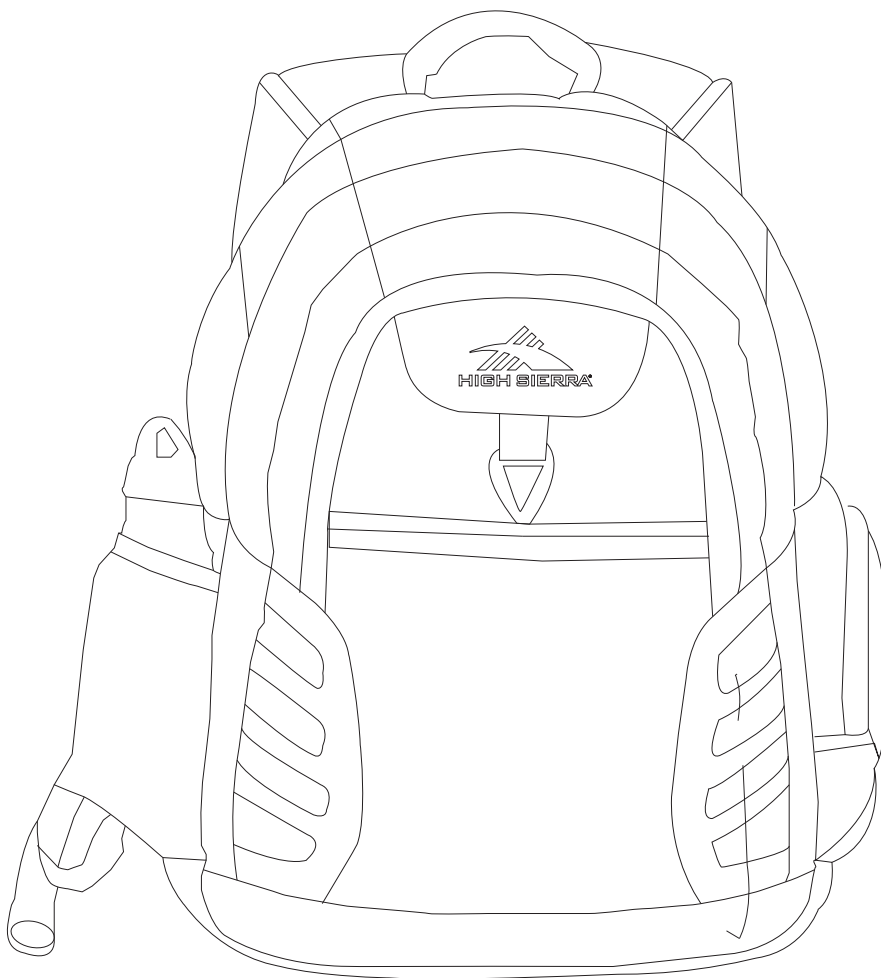

Product Art Template

Product: **HS1002 - High Sierra Swerve Big Wig
17 inch Compu-Backpack**

Product Size: **495mm(h) x 337mm(w) x 254mm(d)**

Product Colour:

Decoration Size: **mm(w) x mm(h)**

Decoration Method:

Decoration Colour:

**Artwork
Approval**

Art Version: V1

Product Scale 25%

Notes:

Please check that all the details are correct before providing your approval with confirmed art version
Where the decoration method uses digital printing techniques colours are produced using CMYK equivalent.