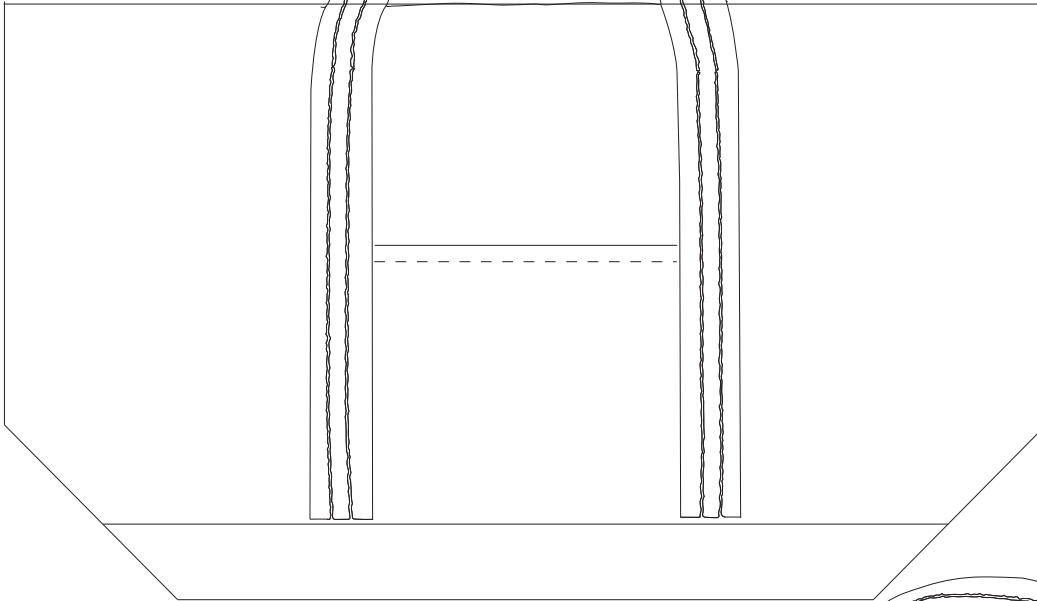

Product Art Template

Product: **5182 - Top Sail 12oz Cotton Canvas Duffel**

Product Size: **457mm(w) x 330mm(h) x 254mm(d)**

Product Colour:

Decoration Size: **mm(w) x mm(h)**

Decoration Method:

Decoration Colour:

Artwork Approval

Art Version: V1

Product Scale 20%

Front (shown flat)

Back

Notes:

Please check that all the details are correct before providing your approval with confirmed art version

Where the decoration method uses digital printing techniques colours are produced using CMYK equivalent.