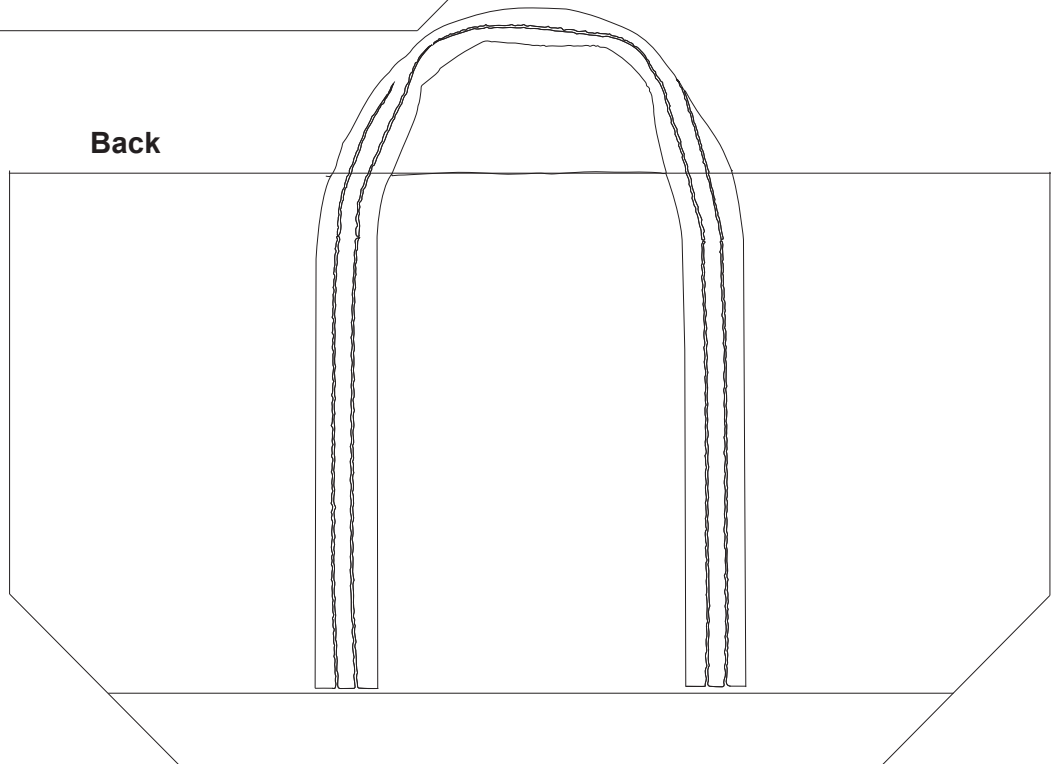

Product Art Template

Product: **5182 - Top Sail 12oz Cotton Canvas Duffel**

Product Size: **457mm(w) x 330mm(h) x 254mm(d)**

Product Colour:

Decoration Size: **mm(w) x mm(h)**

Decoration Method:

Decoration Colour:

Artwork Approval

Art Version: V1

Product Scale 20%

Front (shown flat)

Back

Notes:

Please check that all the details are correct before providing your approval with confirmed art version

Where the decoration method uses digital printing techniques colours are produced using CMYK equivalent.