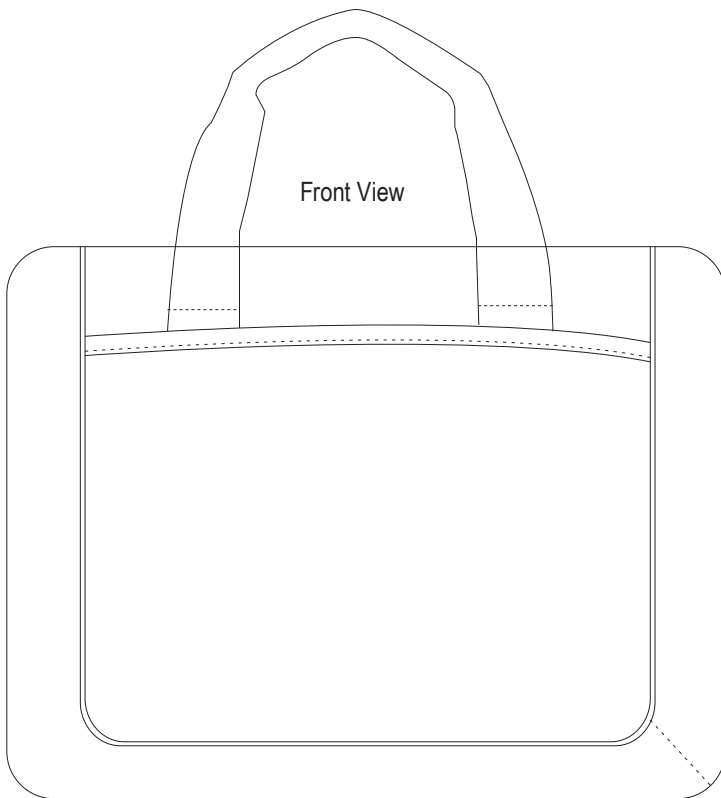

Product Art Template

Product: **5173 - Dolphin Business Briefcase**
Product Size: **380mm(w) x 292mm(h) x 70mm(d)**
Product Colour:
Decoration Size: **mm(w) x mm(h)**
Decoration Method:
Decoration Colour:

**Artwork
Approval**

Art Version: V1

Product Scale 25%

Notes:

Please check that all the details are correct before providing your approval with confirmed art version
Where the decoration method uses digital printing techniques colours are produced using CMYK equivalent.