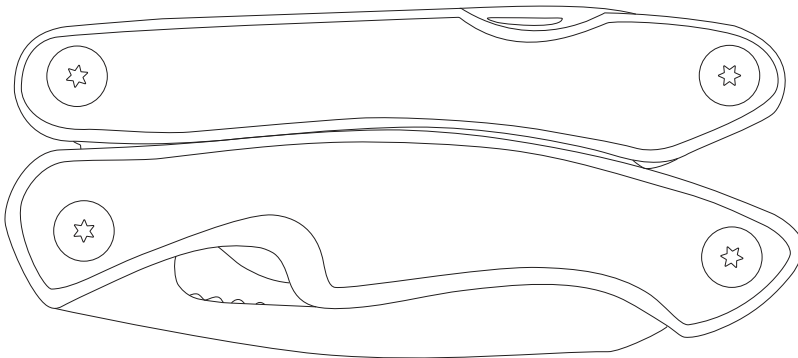

# Product Art Template

Product: **TK1017 - Trekk™ Deluxe Multi-tool**  
Product Size: Multi tool: 106mm(w) x 46mm(h) x 23mm(d) - closed,  
Pouch 130mm(w) x 55mm(h), Box 166mm(w) x 146mm(h)  
Product Colour: **Platinum Grey**  
Decoration Size: **mm(w) x mm(h)**  
Decoration Method:  
Decoration Colour:

**Artwork Approval**

Art Version: V1

**Product Scale 100%**

**Front View**

**Back View**

**Pouch**

**Notes:**

Please check that all the details are correct before providing your approval with confirmed art version  
Where the decoration method uses digital printing techniques colours are produced using CMYK equivalent.

**Product Scale 100%**

**Box/Packaging**