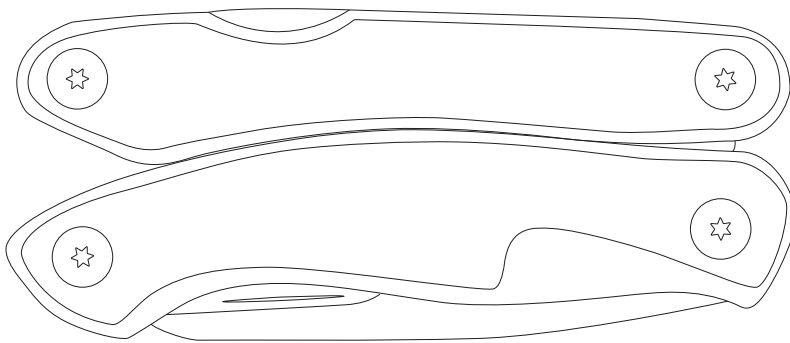

# Product Art Template

Product: **TK1017 - Trekk™ Deluxe Multi-tool**  
Product Size: Multi tool: 106mm(w) x 46mm(h) x 23mm(d) - closed,  
Pouch 130mm(w) x 55mm(h), Box 166mm(w) x 146mm(h)  
Product Colour: **Platinum Grey**  
Decoration Size: **mm(w) x mm(h)**  
Decoration Method:  
Decoration Colour:

**Artwork Approval**

Art Version: V1

**Product Scale 100%**

**Front View**

**Back View**

**Pouch**

**Notes:**

Please check that all the details are correct before providing your approval with confirmed art version  
Where the decoration method uses digital printing techniques colours are produced using CMYK equivalent.