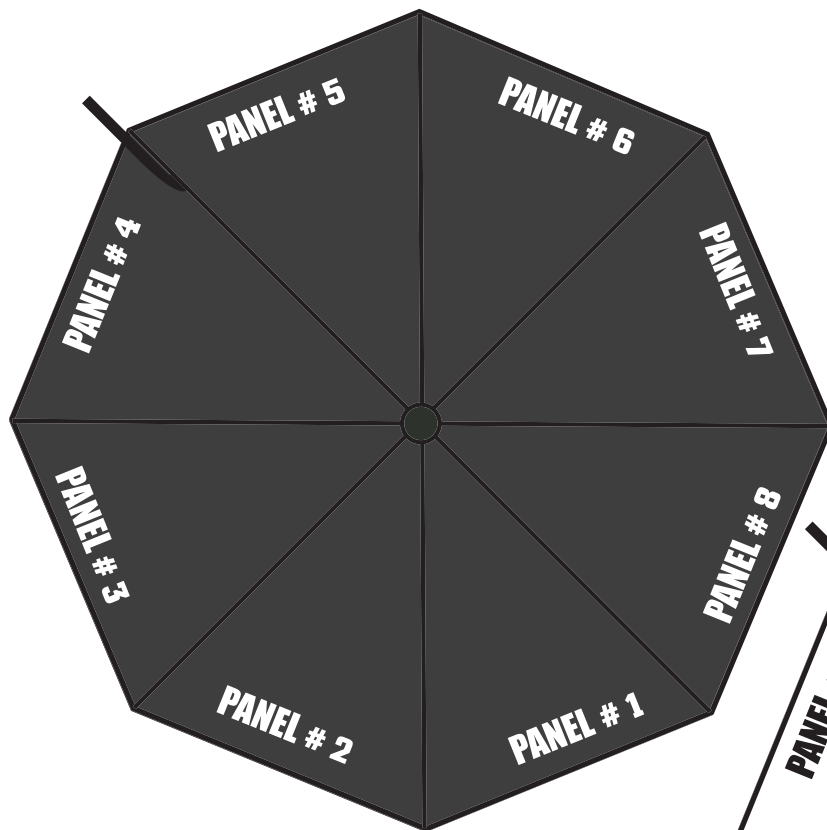

# Product Art Template

Product: **SB1003 - Stromberg Folding Auto Umbrella**

Product Size: **Open: 550mm x 1100mm**

Product Colour:

Decoration Size: **mm(w) x mm(h)**

Decoration Method:

Decoration Colour:

**Artwork Approval**

Art Version: V1

**Product Scale 10%**

**SOLID**

**Alternating Panels**

**Notes:**

Please check that all the details are correct before providing your approval with confirmed art version

Where the decoration method uses digital printing techniques colours are produced using CMYK equivalent.