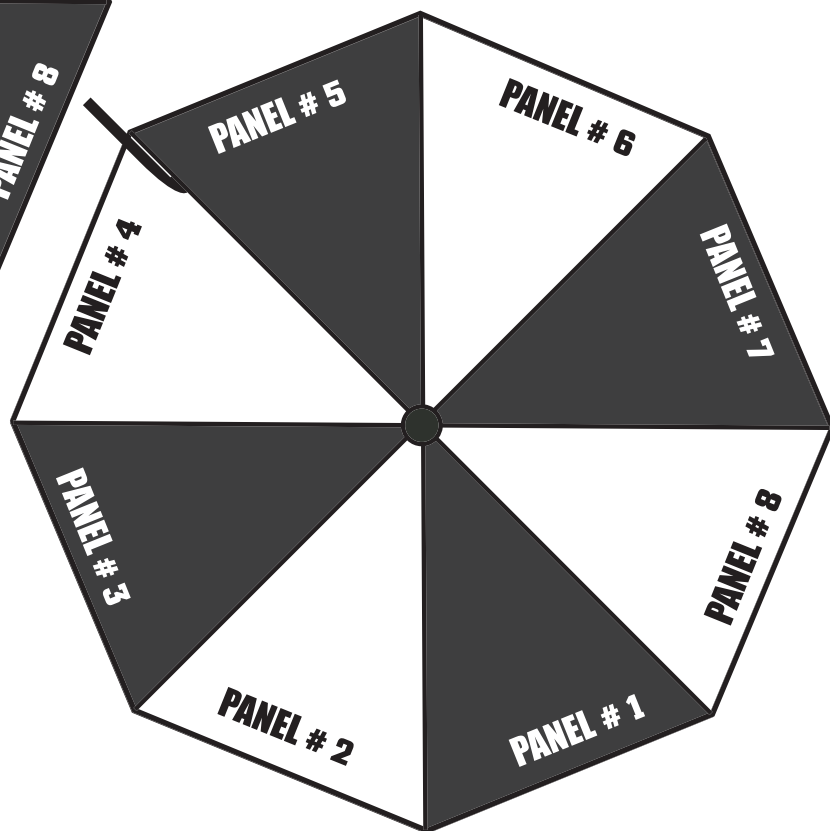

# Product Art Template

Product: **SB1003 - Stromberg Folding Auto Umbrella**

Product Size: **Open: 550mm x 1100mm**

Product Colour:

Decoration Size: **mm(w) x mm(h)**

Decoration Method:

Decoration Colour:

**Artwork Approval**

Art Version: V1

**Product Scale 10%**

**SOLID**

**Alternating Panels**

**Notes:**

Please check that all the details are correct before providing your approval with confirmed art version

Where the decoration method uses digital printing techniques colours are produced using CMYK equivalent.