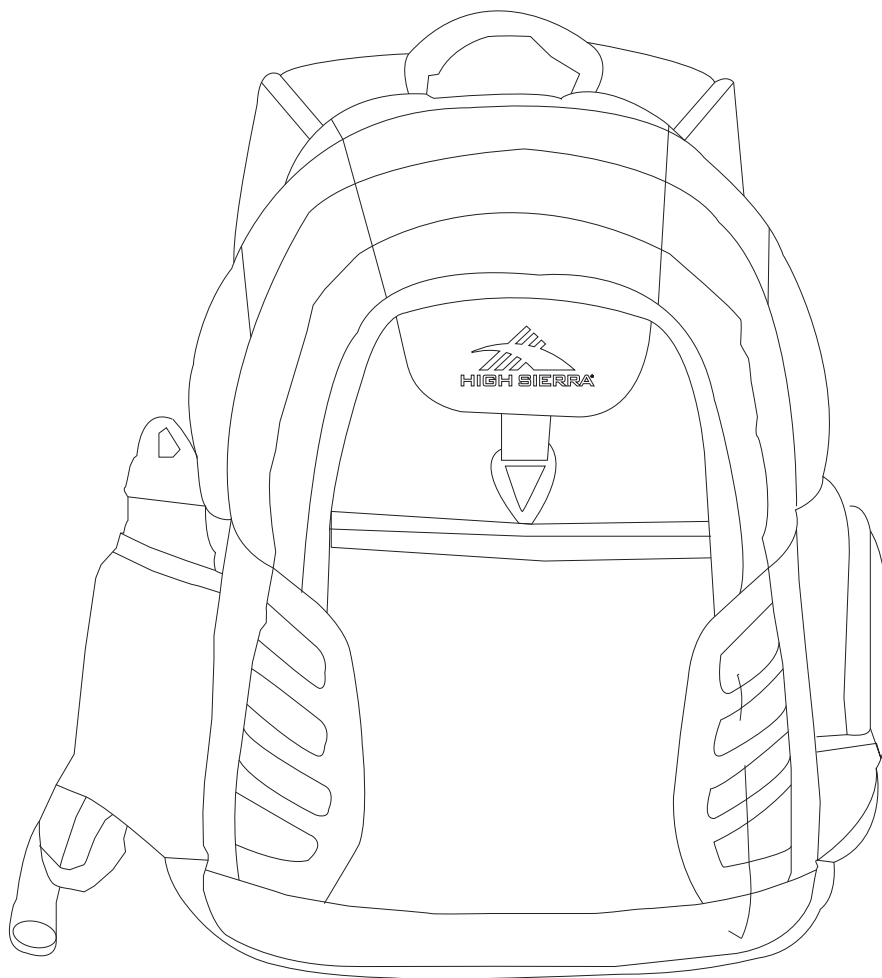

Product Art Template

Product: **HS1002 - High Sierra Swerve Big Wig
17 inch Compu-Backpack**

Product Size: **495mm(h) x 337mm(w) x 254mm(d)**

Product Colour:

Decoration Size: **mm(w) x mm(h)**

Decoration Method:

Decoration Colour:

**Artwork
Approval**

Art Version: V1

Product Scale 25%

Notes:

Please check that all the details are correct before providing your approval with confirmed art version
Where the decoration method uses digital printing techniques colours are produced using CMYK equivalent.