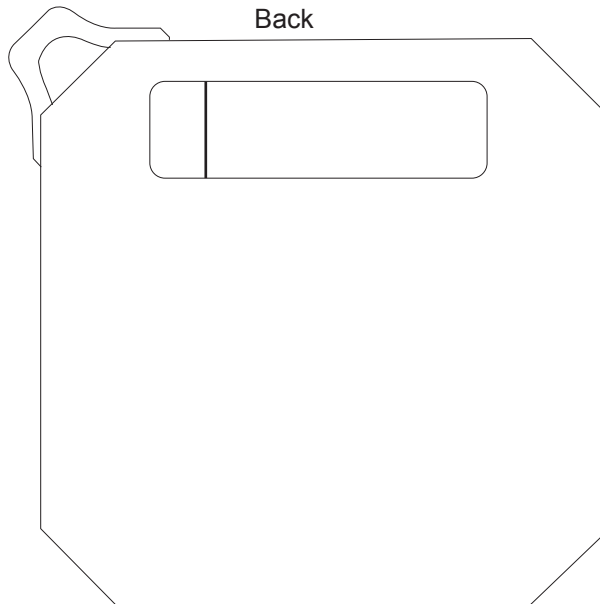

# Product Art Template

Product: **7737 - Blackwater Outdoor Waterproof Bluetooth Speaker**  
Product Size: **75mm(w) x 75mm(h) x 28mm(d)**  
Product Colour:  
Decoration Size: **mm(w) x mm(h)**  
Decoration Method:  
Decoration Colour:

**Artwork Approval**

Art Version: V1

**Product Scale 100%**

Art must fit within grid guide - ONLY

Front

Back

**PLEASE NOTE THAT FINE DETAILS WILL BE LOST DUE TO HOLES IN THE GRILL**