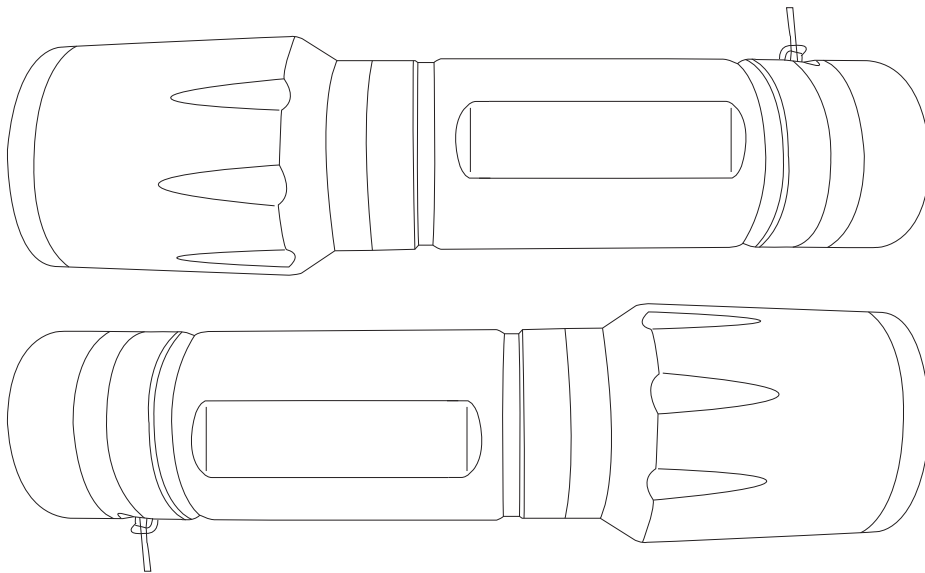

# Product Art Template

Product: **TK1021 - Trekk™ Bottle Opener Torch**  
Product Size: **120mm(h) x 31mm(w)**  
Product Colour:  
Decoration Size: **mm(w) x mm(h)**  
Decoration Method:  
Decoration Colour:

**Artwork  
Approval**

Art Version: V1

**Product Scale 100%**

---

**Notes:**

Please check that all the details are correct before providing your approval with confirmed art version  
Where the decoration method uses digital printing techniques colours are produced using CMYK equivalent.