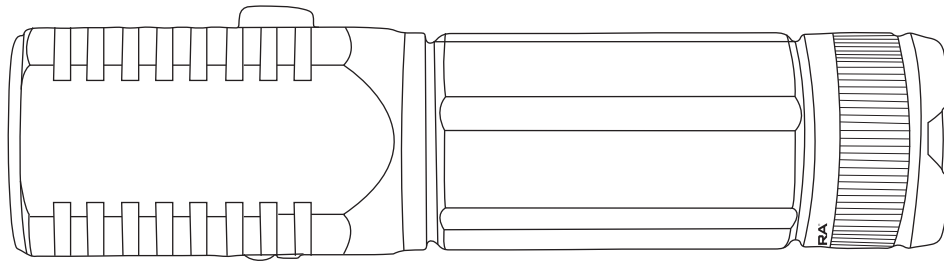

# Product Art Template

Product: **HS1011 - High Sierra 3W LED  
Flashlight**

Product Size: **124mm(w) x 33mm(h) x 33mm(d)**

Product Colour:

Decoration Size: **mm(w) x mm(h)**

Decoration Method:

Decoration Colour:

**Artwork  
Approval**

Art Version: V1

**Product Scale 100%**