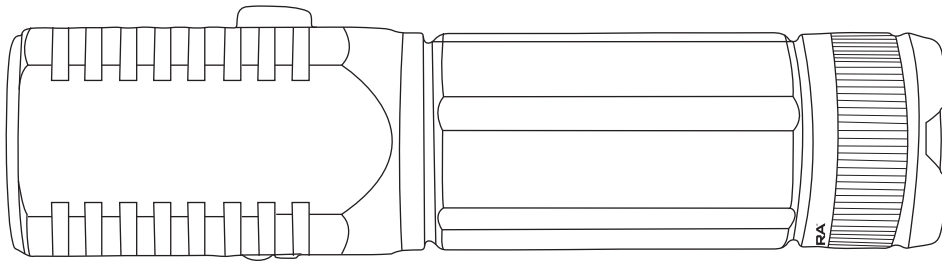

# Product Art Template

Product: **HS1011 - High Sierra 3W LED  
Flashlight**

Product Size: **124mm(w) x 33mm(h) x 33mm(d)**

Product Colour:

Decoration Size: **mm(w) x mm(h)**

Decoration Method:

Decoration Colour:

**Artwork  
Approval**

Art Version: V1

**Product Scale 100%**