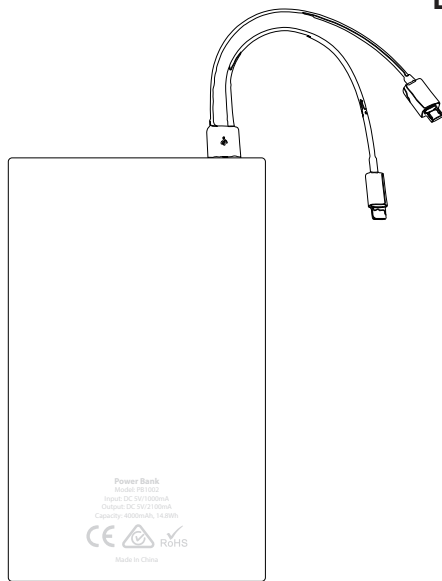

Product Art Template

Product: **PB1002 - 4000 mAh Powerbank**
Product Size: **112mm(w) x 68mm(h) x 9mm(d)**
Product Colour:
Decoration Size: **mm(w) x mm(h)**
Decoration Method:
Decoration Colour:

Artwork Approval

Art Version: V1

Product Scale 50%

Back View