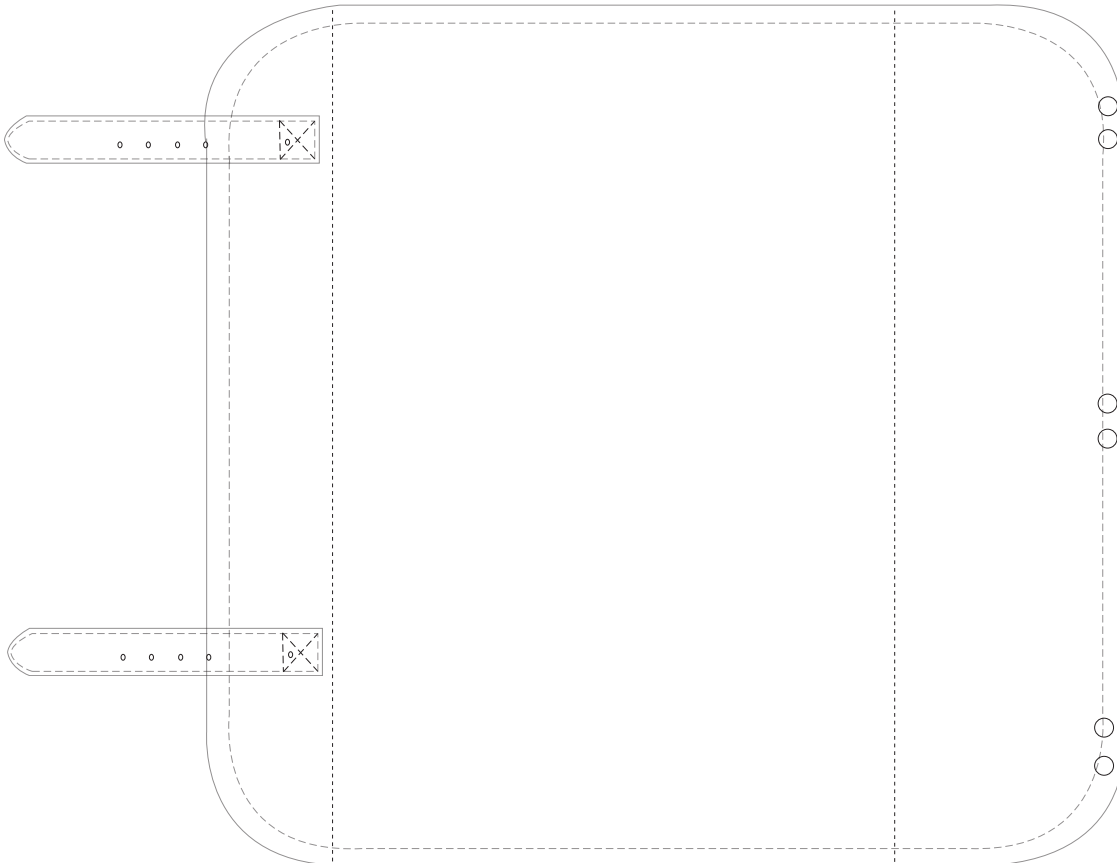

# Product Art Template

Product: **TM1046 - Trekk Wicker Basket with Picnic Table**

Product Size: **460mm(w) x 255mm(h) x 300mm(d)**

Product Colour: -

Decoration Size: **mm(w) x mm(h)**

Decoration Method: -

Decoration Colour: -

**Artwork Approval**

Art Version: V1

**Product Scale 25%**

**Cover**

**Notes:**

Please check that all the details are correct before providing your approval with confirmed art version  
Where the decoration method uses digital printing techniques colours are produced using CMYK equivalent.

**Lid - Closed view**

**Lid - Open view**