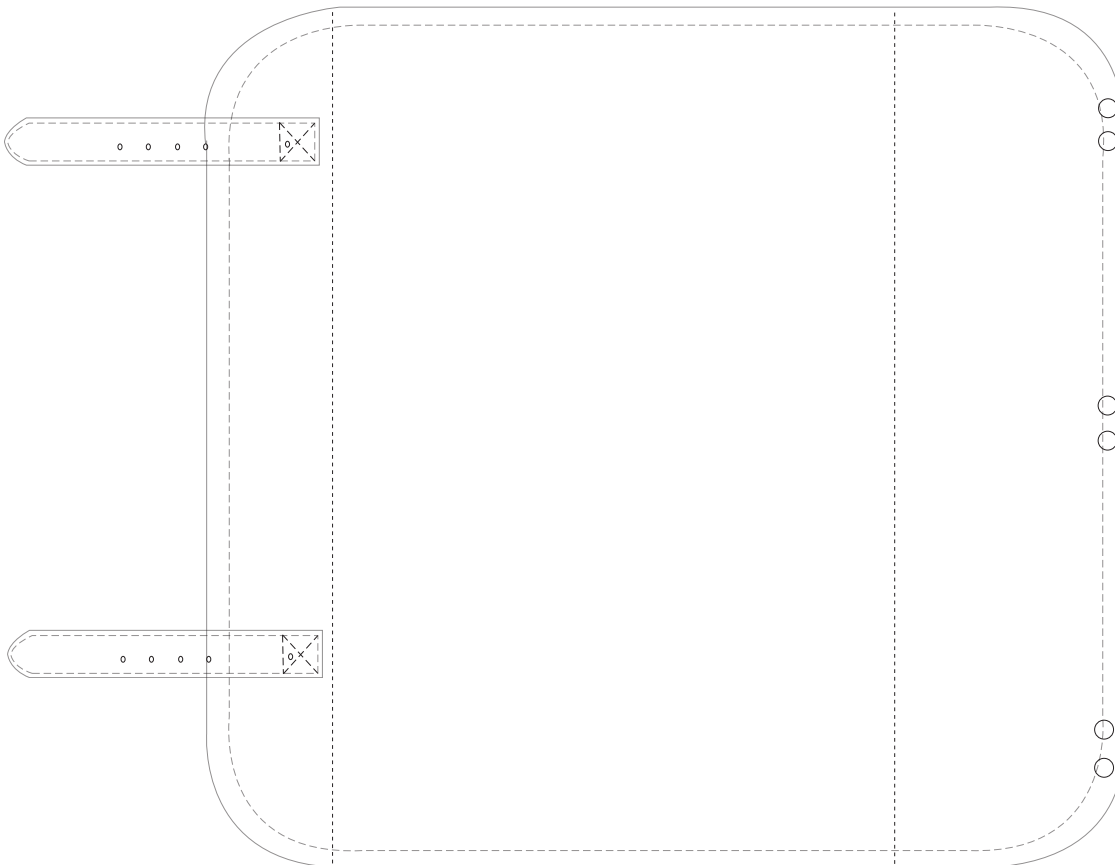

Product Art Template

Product: **TM1046 - Trekk Wicker Basket with Picnic Table**

Product Size: **460mm(w) x 255mm(h) x 300mm(d)**

Product Colour: -

Decoration Size: **mm(w) x mm(h)**

Decoration Method: -

Decoration Colour: -

Artwork Approval

Art Version: V1

Product Scale 25%

Cover

Notes:

Please check that all the details are correct before providing your approval with confirmed art version

Where the decoration method uses digital printing techniques colours are produced using CMYK equivalent.

Lid - Closed view

Lid - Open view