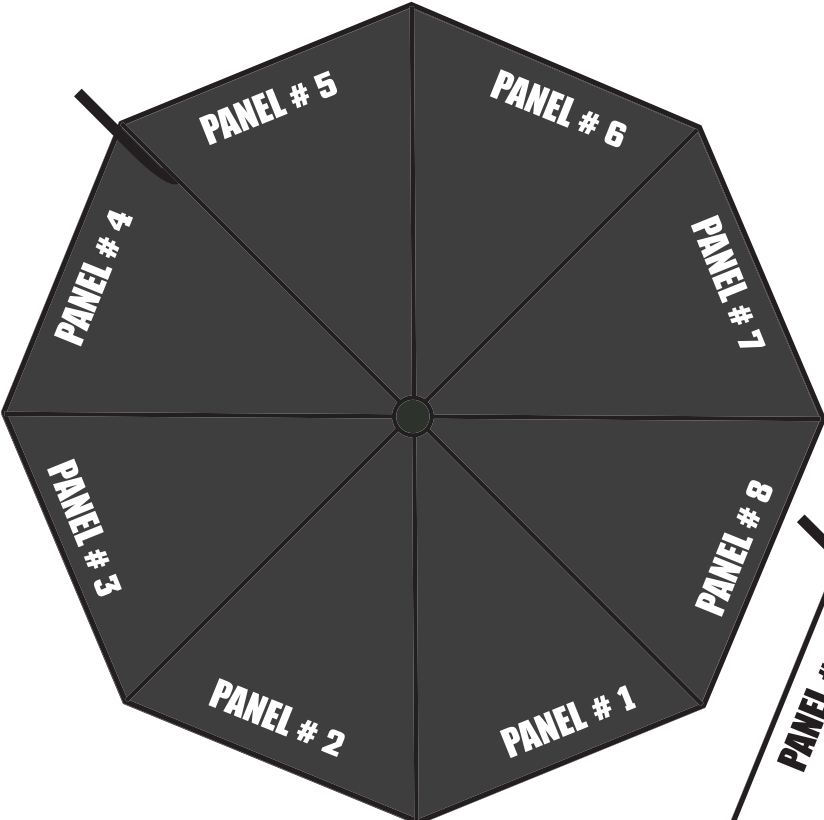

Product Art Template

Product: SB1003 - Stromberg Folding Auto
Umbrella

Product Size: Open: 550mm x 1100mm

Product Colour:

Decoration Size: mm(w) x mm(h)

Decoration Method:

Decoration Colour:

Artwork
Approval

Art Version: V1

Product Scale 10%

SOLID

Alternating Panels

Notes:

Please check that all the details are correct before providing your approval with confirmed art version
Where the decoration method uses digital printing techniques colours are produced using CMYK equivalent.