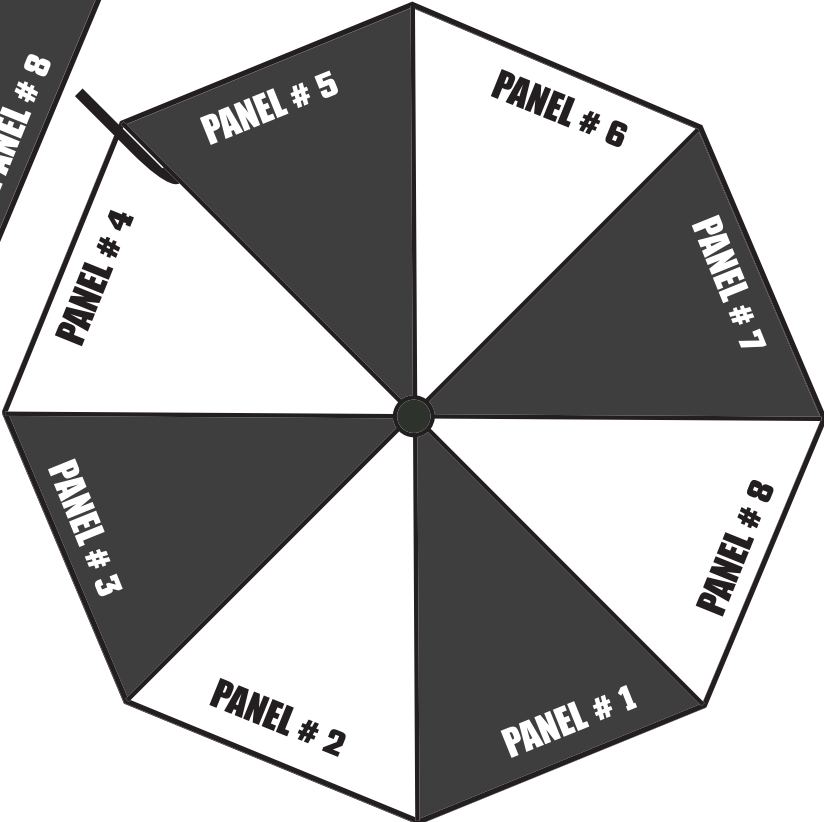

Product Art Template

Product: SB1003 - Stromberg Folding Auto
Umbrella

Product Size: Open: 550mm x 1100mm

Product Colour:

Decoration Size: mm(w) x mm(h)

Decoration Method:

Decoration Colour:

Artwork
Approval

Art Version: V1

Product Scale 10%

SOLID

Alternating Panels

Notes:

Please check that all the details are correct before providing your approval with confirmed art version
Where the decoration method uses digital printing techniques colours are produced using CMYK equivalent.