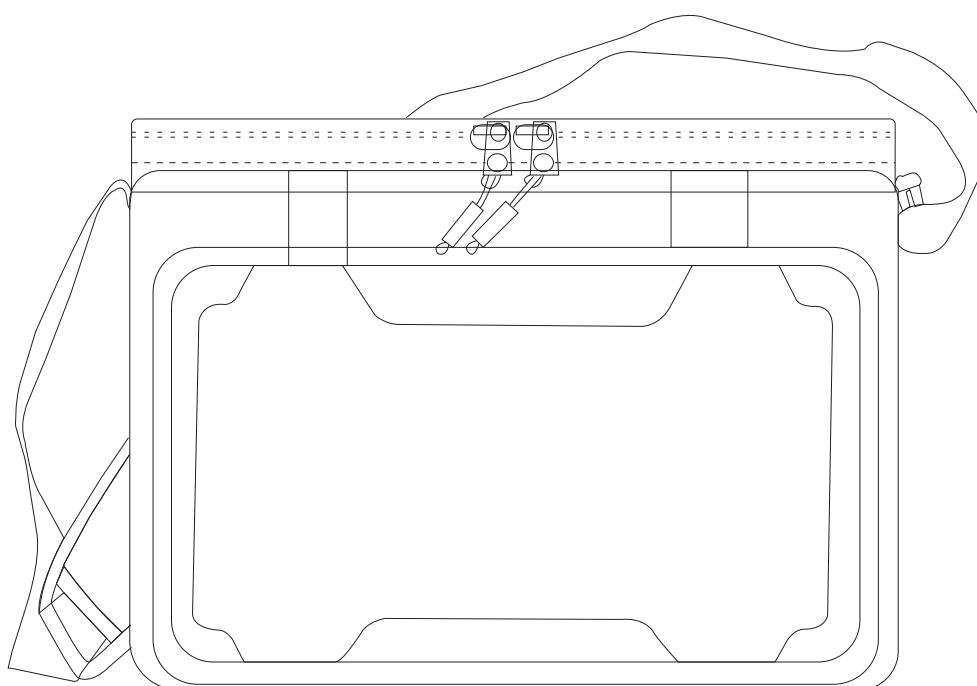

Product Art Template

Product: **AZ1012 - Arctic Zone® Deep Freeze®**

Titan 24 Can Cooler

Product Size: **304mm(w) x 304mm(h) x 215mm(d)**

Product Colour:

Decoration Size: **mm(w) x mm(h)**

Decoration Method:

Decoration Colour:

**Artwork
Approval**

Art Version: V1

Product Scale 25%

Notes:

Please check that all the details are correct before providing your approval with confirmed art version

Where the decoration method uses digital printing techniques colours are produced using CMYK equivalent.