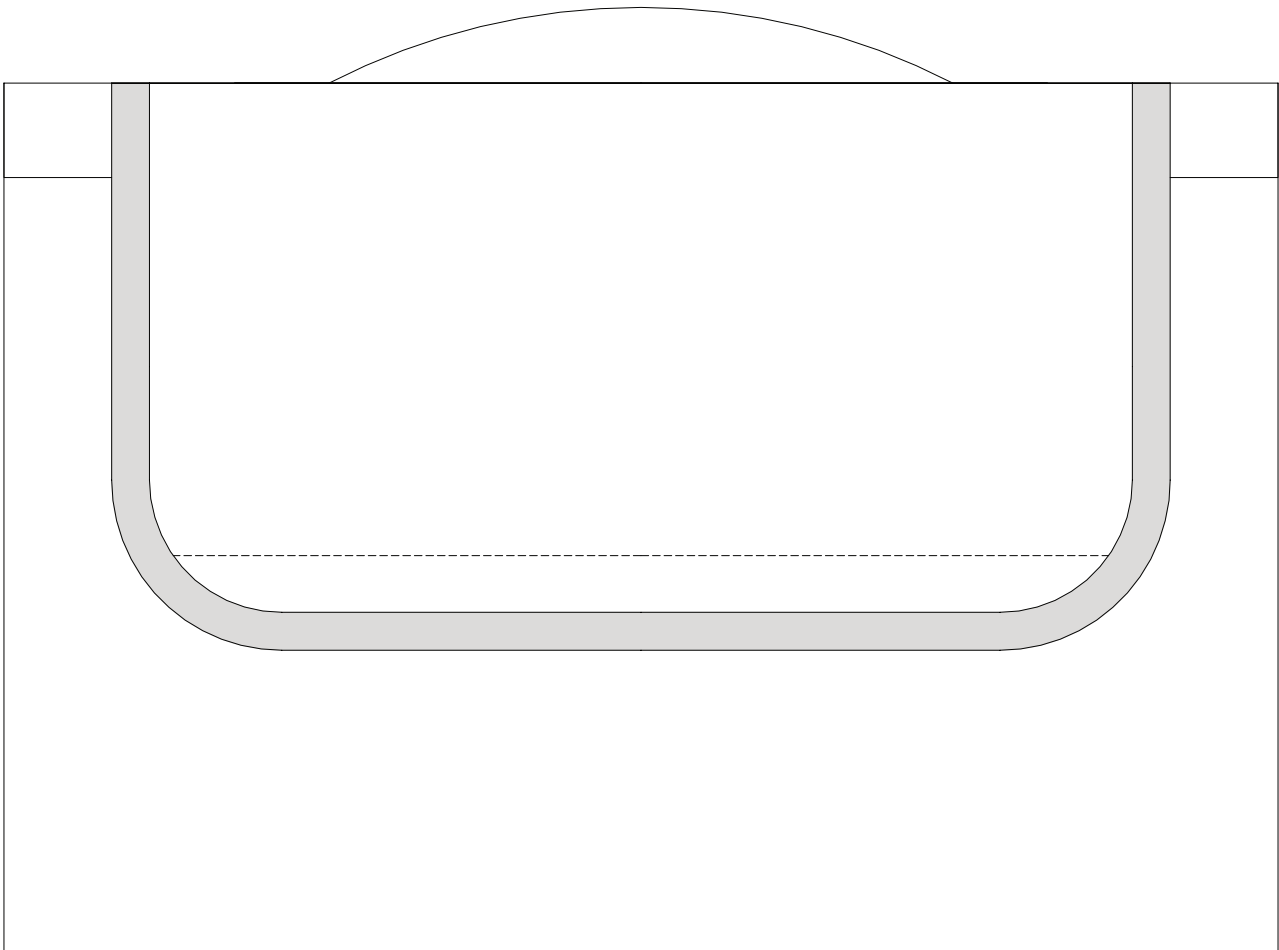

# Product Art Template

Product: **750 - Picnic Rug**  
Product Size: **1370mm(w) x 1770mm(h)**  
Product Colour:  
Decoration Size: **mm(w) x mm(h)**  
Decoration Method:  
Decoration Colour:

**Artwork  
Approval**

Art Version: V1

**Product Scale 50%**