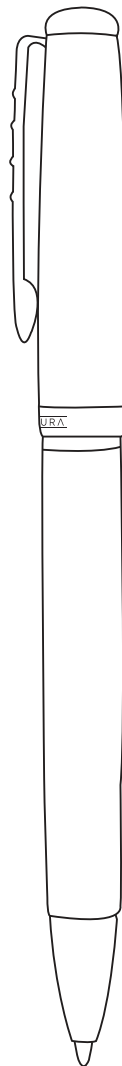

# Product Art Template

Product: **SC1020 - Scriptura Slick Ballpoint  
Twist Action Pen**

Product Size: **Pen: 15.3mm(w) x 140mm(h)**

Product Colour:

Decoration Size: **mm(w) x mm(h)**

Decoration Method:

Decoration Colour:

**Artwork  
Approval**

Art Version: V1

**Product Scale 100%**

---

**Notes:**

Please check that all the details are correct before providing your approval with confirmed art version

Where the decoration method uses digital printing techniques colours are produced using CMYK equivalent.