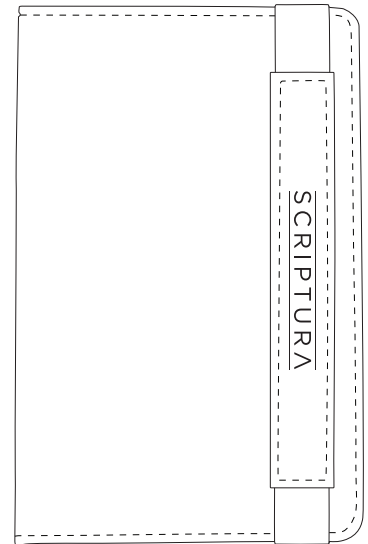

# Product Art Template

Product: **SC1001 - Scriptura Gift Set**  
Product Size: **Gift Box: 180mm(w) x 172mm(h) x 44mm(d)**  
**Journal: 143mm(h) x 94mm(w)**  
**Pen: 135mm(w) x 12mm Ø**  
Product Colour: **Black**  
Decoration Size: **mm(w) x mm(h)**  
Decoration Method:  
Decoration Colour:

## Product Scale 50%

Top of lid view