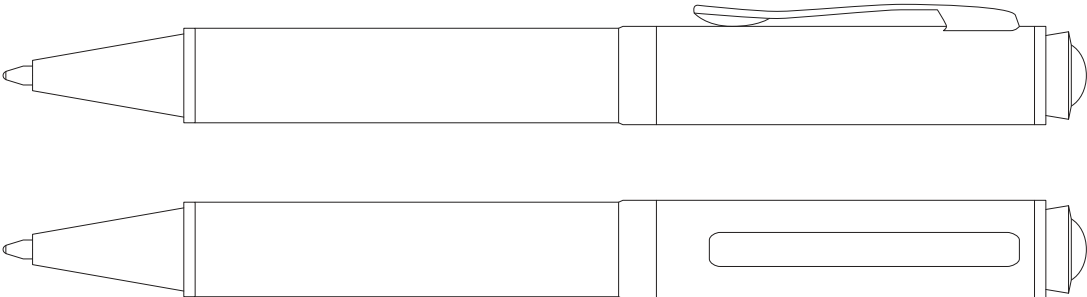

Product Art Template

Product: **698 - Carbon Fibre Ballpoint Pen**
Product Size:
Product Colour:
Decoration Size: **mm(w) x mm(h)**
Decoration Method:
Decoration Colour:

**Artwork
Approval**

Art Version: V1

Product Scale 100%

Notes:

Please check that all the details are correct before providing your approval with confirmed art version
Where the decoration method uses digital printing techniques colours are produced using CMYK equivalent.