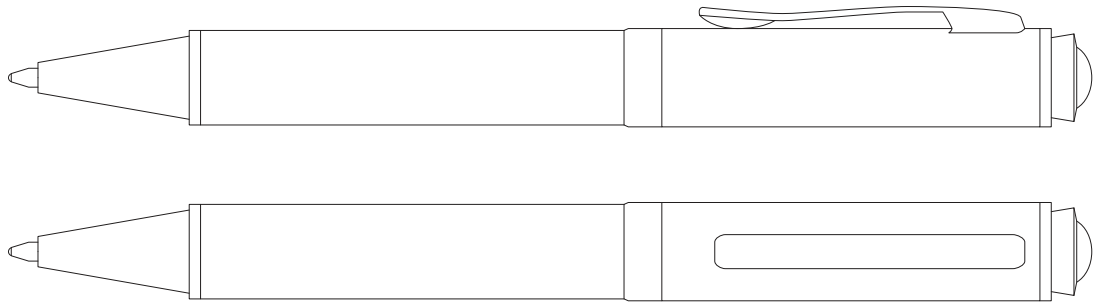

# Product Art Template

Product: **696 - Carbon Fibre Ballpoint Pen**  
Product Size: **145mm(h) x 13mm Ø**  
Product Colour:  
Decoration Size: **mm(w) x mm(h)**  
Decoration Method:  
Decoration Colour:

**Artwork  
Approval**

Art Version: V1

**Product Scale 100%**

---

**Notes:**

Please check that all the details are correct before providing your approval with confirmed art version  
Where the decoration method uses digital printing techniques colours are produced using CMYK equivalent.