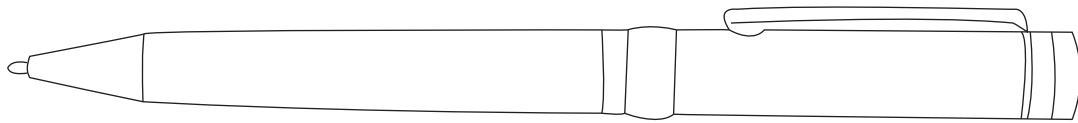

Product Art Template

Product: **6015 - Nautilus Ballpoint Pen**
Product Size: **139mm(h)**
Product Colour:
Decoration Size: **mm(w) x mm(h)**
Decoration Method:
Decoration Colour:

**Artwork
Approval**

Art Version: V1

Product Scale 100%

Notes:

Please check that all the details are correct before providing your approval with confirmed art version
Where the decoration method uses digital printing techniques colours are produced using CMYK equivalent.