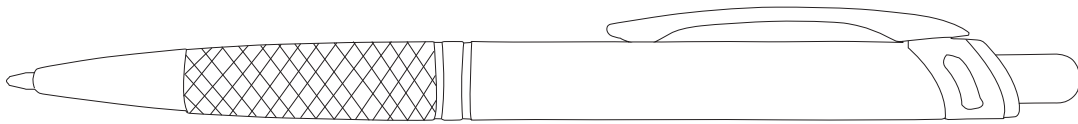

Product Art Template

Product: **6009 - Annabelle Ballpoint Pen**
Product Size: **10mm(w) x 139mm(h)**
Product Colour:
Decoration Size: **mm(w) x mm(h)**
Decoration Method:
Decoration Colour:

**Artwork
Approval**

Art Version: V1

Product Scale 100%

Notes:

Please check that all the details are correct before providing your approval with confirmed art version
Where the decoration method uses digital printing techniques colours are produced using CMYK equivalent.