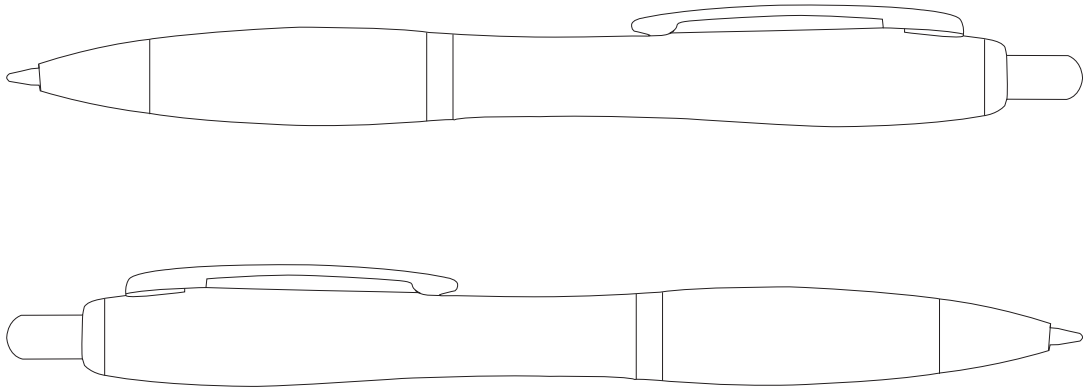

Product Art Template

Product: **4101 - The Nash Pen**
Product Size: **140mm(w) x 13mm Ø**
Product Colour:
Decoration Size: **mm(w) x mm(h)**
Decoration Method:
Decoration Colour:

**Artwork
Approval**

Art Version: V1

Product Scale 100%

Notes:

Please check that all the details are correct before providing your approval with confirmed art version
Where the decoration method uses digital printing techniques colours are produced using CMYK equivalent.