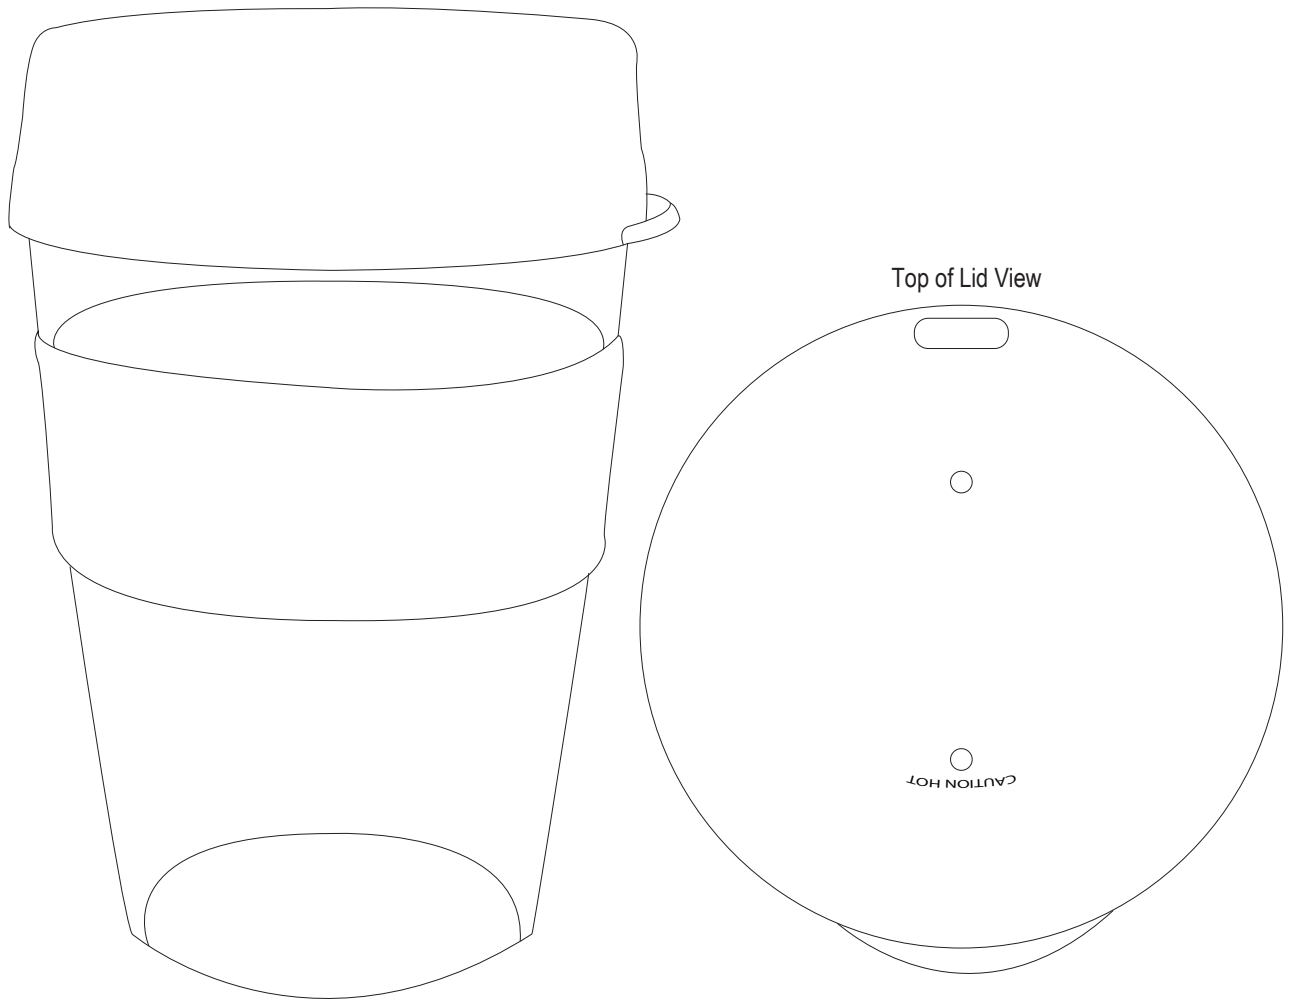

Product Art Template

Product: **CC1002 - Carry Cup Glass**
Product Size: **130mm(h) x 80mm(w)**
Product Colour:
Decoration Size: **mm(w) x mm(h)**
Decoration Method:
Decoration Colour:

Artwork Approval

Art Version: V1

Product Scale 100%

Notes:

Please check that all the details are correct before providing your approval with confirmed art version
Where the decoration method uses digital printing techniques colours are produced using CMYK equivalent.