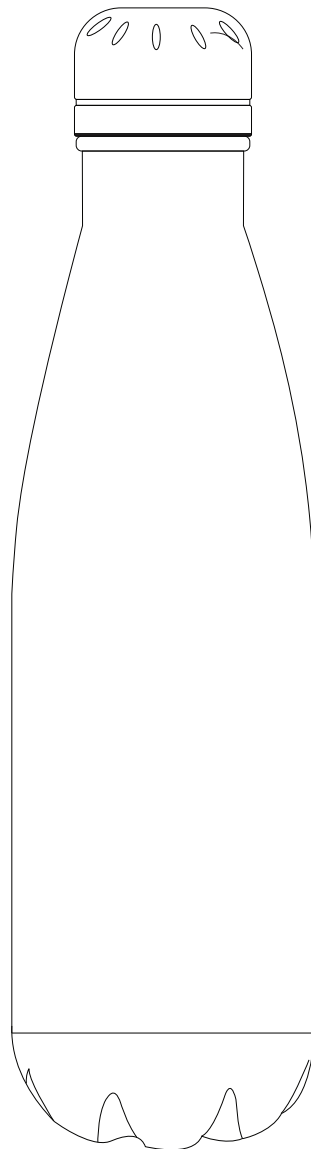

Product Art Template

Product: **5262RT - Mega Copper Vacuum Insulated
760ml Bottle with Rotary Digital Print**

Product Size: **80mm(dia) x 302mm(h)**

Product Colour: **White**

Decoration Size: **mm(w) x mm(h)**

Decoration Method: **Full Colour Rotary Print**

Decoration Colour:

**Artwork
Approval**

Art Version: V1

Product Scale 50%

Notes:

Please check that all the details are correct before providing your approval with confirmed art version
Where the decoration method uses digital printing techniques colours are produced using CMYK equivalent.

Product: **5262RT - Mega Copper Vacuum Insulated
760ml Bottle with Rotary Digital Print**
Product Size: **80mm(dia) x 302mm(h)**
Product Colour: **White**
Decoration Size: **mm(w) x mm(h)**
Decoration Method: **Full Colour Rotary Print**
Decoration Colour:

**Artw
App**

Art V

Product Scale 50%

Red line represents MDA (MAX DEC AREA)
Blue line represents art deck size for Rotary Print - Large
Blue line represents art deck size for Rotary Print - Small

logo shown @ 100%