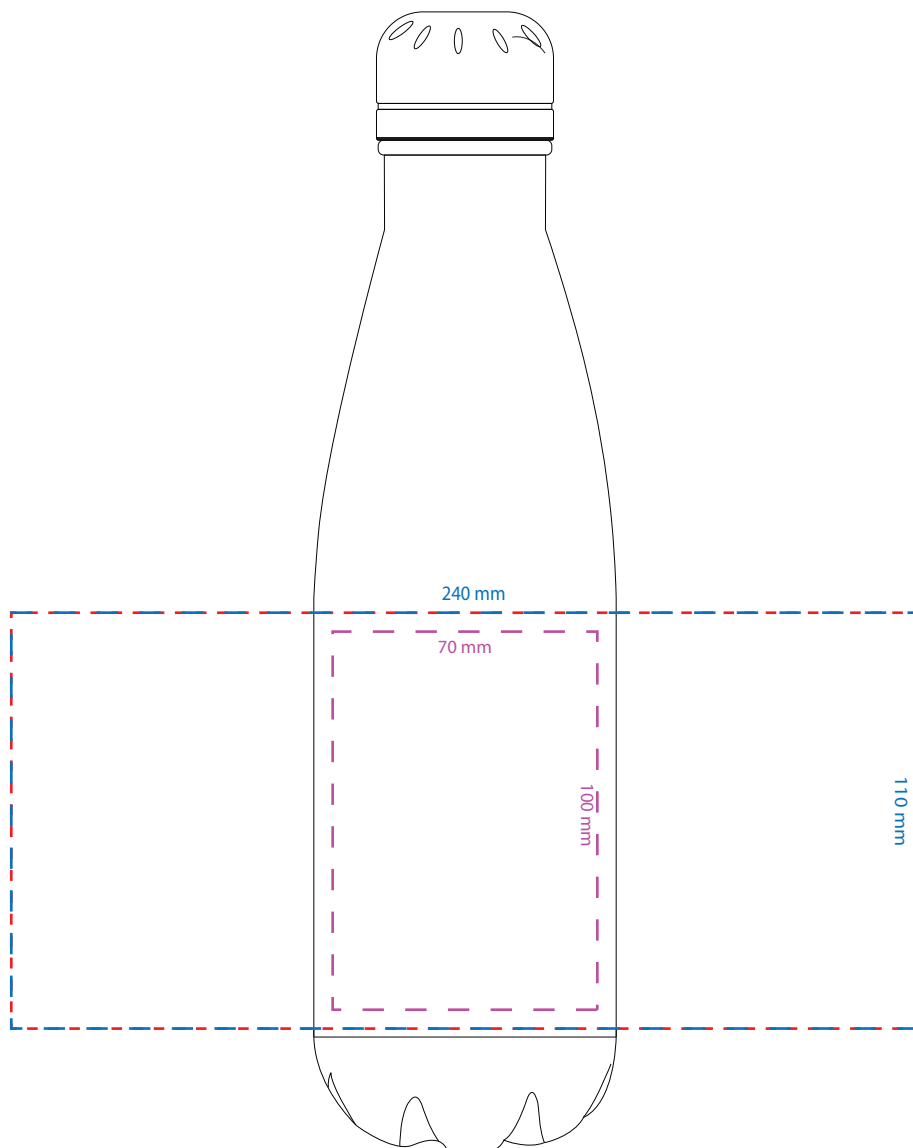

Product Art Template

Product: **5262RT - Mega Copper Vacuum Insulated
760ml Bottle with Rotary Digital Print**

Product Size: **80mm(dia) x 302mm(h)**

Product Colour: **White**

Decoration Size: **mm(w) x mm(h)**

Product: **5262RT - Mega Copper Vacuum Insulated
760ml Bottle with Rotary Digital Print**
Product Size: **80mm(dia) x 302mm(h)**
Product Colour: **White**
Decoration Size: **mm(w) x mm(h)**
Decoration Method: **Full Colour Rotary Print**
Decoration Colour:

**Artw
App**

Art V

Product Scale 50%

Red line represents MDA (MAX DEC AREA)
Blue line represents art deck size for Rotary Print - Large
Blue line represents art deck size for Rotary Print - Small

logo shown @ 100%

240mm

125.5mm

110mm