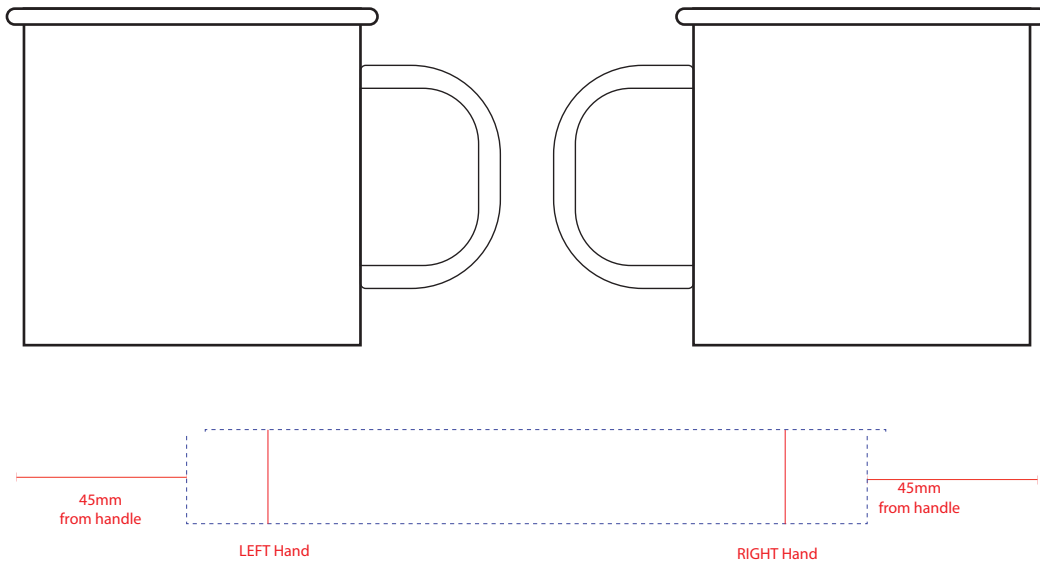

Product Art Template

Product: **4080 - Enamel Metal Cup 500ml**
Product Size: **89mm(h) x 90mm(w) below the lip**
130mm(w) including the handle
Product Colour:
Decoration Size: **mm(w) x mm(h)**
Decoration Method:
Decoration Colour:

Artwork Approval

Art Version: V1

Product Scale 50%

Notes:

Please check that all the details are correct before providing your approval with confirmed art version
Where the decoration method uses digital printing techniques colours are produced using CMYK equivalent.