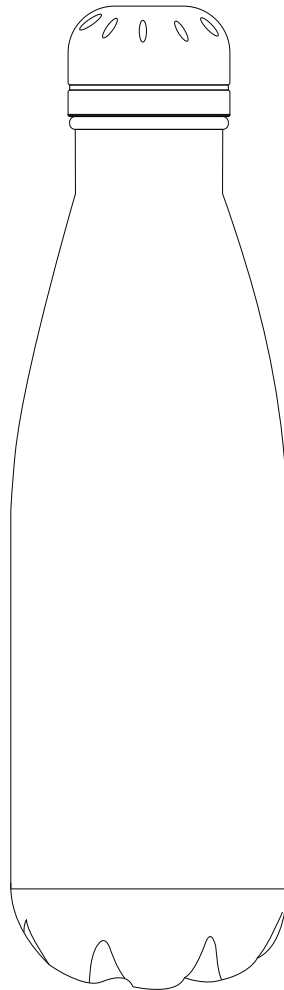

Product Art Template

Product: **4070RT - Copper Vacuum Insulated
Bottle 500ml with Rotary Digital Print**
Product Size: **74mm(dia) x 260mm(h)**
Product Colour: **White**
Decoration Size: **mm(w) x mm(h)**
Decoration Method:
Decoration Colour:

**Artwork
Approval**

Art Version: V1

Product Scale 50%

Notes:

Please check that all the details are correct before providing your approval with confirmed art version
Where the decoration method uses digital printing techniques colours are produced using CMYK equivalent.

Product: **4070RT - Copper Vacuum Insulated Bottle 500ml with Rotary Digital Print**
Product Size: **74mm(dia) x 260mm(h)**
Product Colour: **White**
Decoration Size: **mm(w) x mm(h)**
Decoration Method: **Rotary Print**
Decoration Colour:

Artwork Approval

Art Version: V1

**Rotary Print
Product Scale 50%**

Red line represents MDA (MAX DEC AREA)
Blue line represents art deck size for Rotary Print
Blue line represents art deck size for Rotary Print - Small