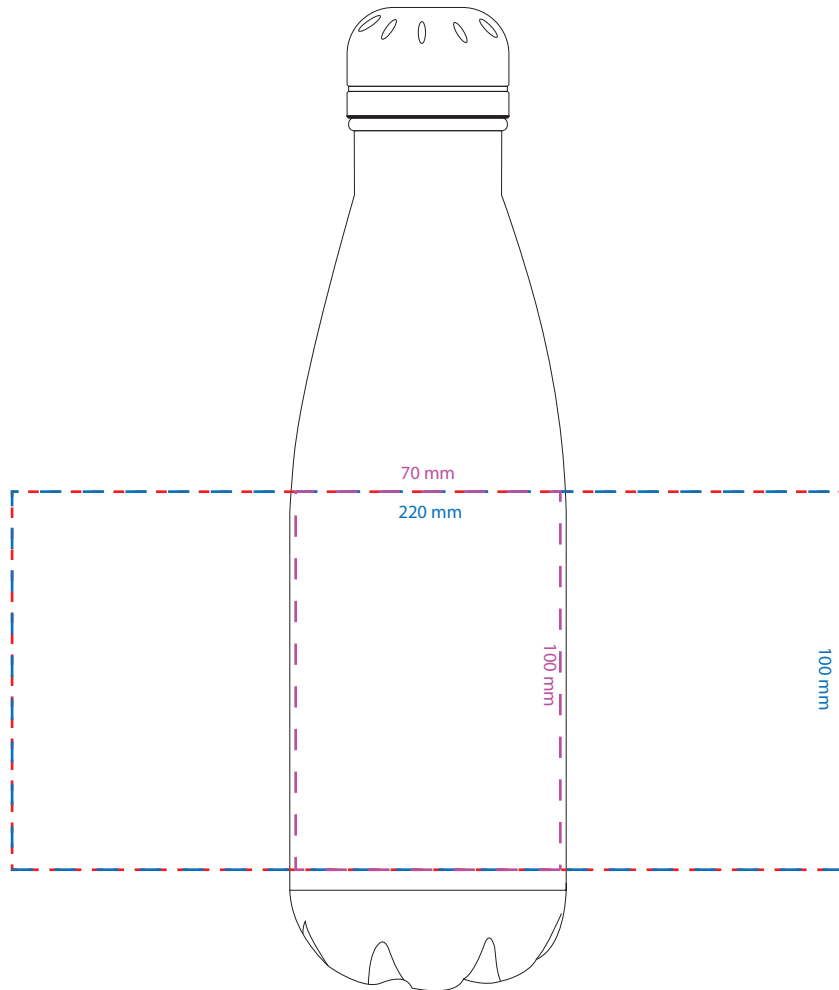

Product Art Template

Product: **4070RT - Copper Vacuum Insulated
Bottle 500ml with Rotary Digital Print**
Product Size: **74mm(dia) x 260mm(h)**
Product Colour: **White**
Decoration Size: **mm(w) x mm(h)**
Decoration Method:
Decoration Colour:

**Artwork
Approval**

Art Version: V1

Product Scale 50%

Notes:

Please check that all the details are correct before providing your approval with confirmed art version
Where the decoration method uses digital printing techniques colours are produced using CMYK equivalent.

Product: **4070RT - Copper Vacuum Insulated Bottle 500ml with Rotary Digital Print**
Product Size: **74mm(dia) x 260mm(h)**
Product Colour: **White**
Decoration Size: **mm(w) x mm(h)**
Decoration Method: **Rotary Print**
Decoration Colour:

Artwork Approval

Art Version: V1

**Rotary Print
Product Scale 50%**

Red line represents MDA (MAX DEC AREA)
Blue line represents art deck size for Rotary Print
Blue line represents art deck size for Rotary Print - Small