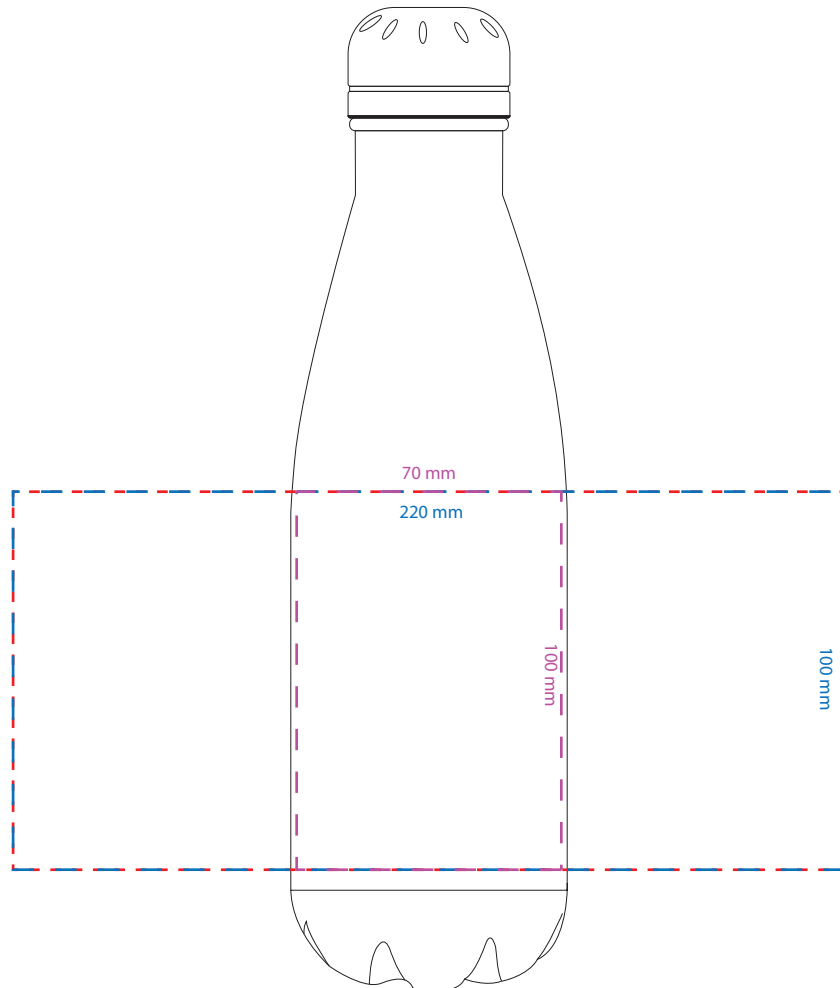

Product Art Template

Product: **4070RT - Copper Vacuum Insulated
Bottle 500ml with Rotary Digital Print**
Product Size: **74mm(dia) x 260mm(h)**
Product Colour: **White**
Decoration Size: **mm(w) x mm(h)**
Decoration Method:
Decoration Colour:

**Artwork
Approval**

Art Version: V1

Product Scale 50%

Notes:

Please check that all the details are correct before providing your approval with confirmed art version
Where the decoration method uses digital printing techniques colours are produced using CMYK equivalent.

Product: **4070RT - Copper Vacuum Insulated
Bottle 500ml with Rotary Digital Print**
Product Size: **74mm(dia) x 260mm(h)**
Product Colour: **White**
Decoration Size: **mm(w) x mm(h)**
Decoration Method: **Rotary Print**
Decoration Colour:

**Artwork
Approval**

Art Version: V1

**Rotary Print
Product Scale 50%**

Red line represents MDA (MAX DEC AREA)
Blue line represents art deck size for Rotary Print
Blue line represents art deck size for Rotary Print - Small