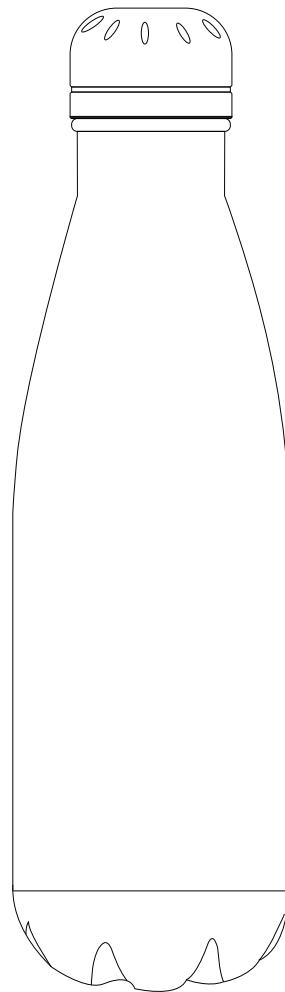

Product Art Template

Product: **4070RT - Copper Vacuum Insulated
Bottle 500ml with Rotary Digital Print**
Product Size: **74mm(dia) x 260mm(h)**
Product Colour: **White**
Decoration Size: **mm(w) x mm(h)**
Decoration Method:
Decoration Colour:

**Artwork
Approval**

Art Version: V1

Product Scale 50%

Notes:

Please check that all the details are correct before providing your approval with confirmed art version
Where the decoration method uses digital printing techniques colours are produced using CMYK equivalent.

Product: **4070RT - Copper Vacuum Insulated
Bottle 500ml with Rotary Digital Print**
Product Size: **74mm(dia) x 260mm(h)**
Product Colour: **White**
Decoration Size: **mm(w) x mm(h)**
Decoration Method: **Rotary Print**
Decoration Colour:

**Artwork
Approval**

Art Version: V1

**Rotary Print
Product Scale 50%**

Red line represents MDA (MAX DEC AREA)
Blue line represents art deck size for Rotary Print
Blue line represents art deck size for Rotary Print - Small