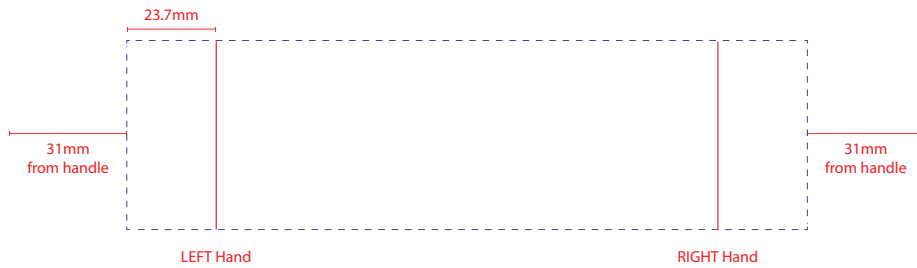

Product Art Template

Product: **400163 - Manhattan Mug - Matte**
Product Size: **95mm(w) x 105mm(h)**
Product Colour: -
Decoration Size: **mm(w) x mm(h)**
Decoration Method: -
Decoration Colour: -

Artwork Approval

Art Version: V1

Product Scale 50%

Notes:

Please check that all the details are correct before providing your approval with confirmed art version
Where the decoration method uses digital printing techniques colours are produced using CMYK equivalent.