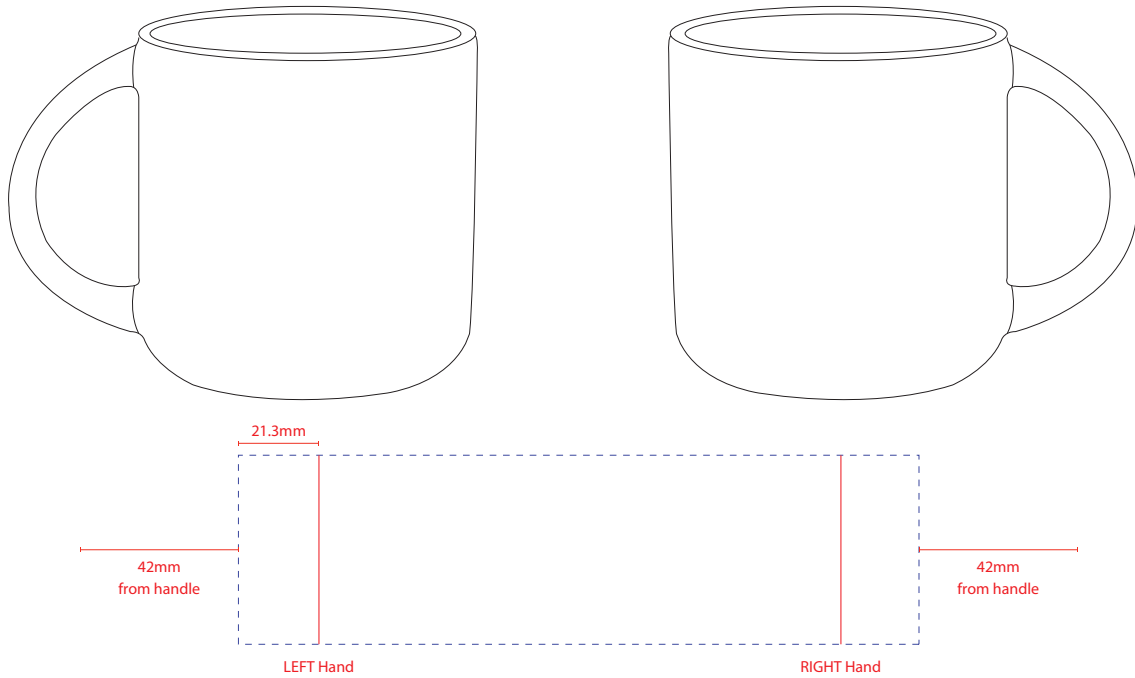

# Product Art Template

Product: **3642 - Tango Ceramic Mug**  
Product Size: **90mm(h) x 89mm Ø**  
Product Colour: **-**  
Decoration Size: **mm(w) x mm(h)**  
Decoration Method: **-**  
Decoration Colour: **-**

## Product Scale 50%