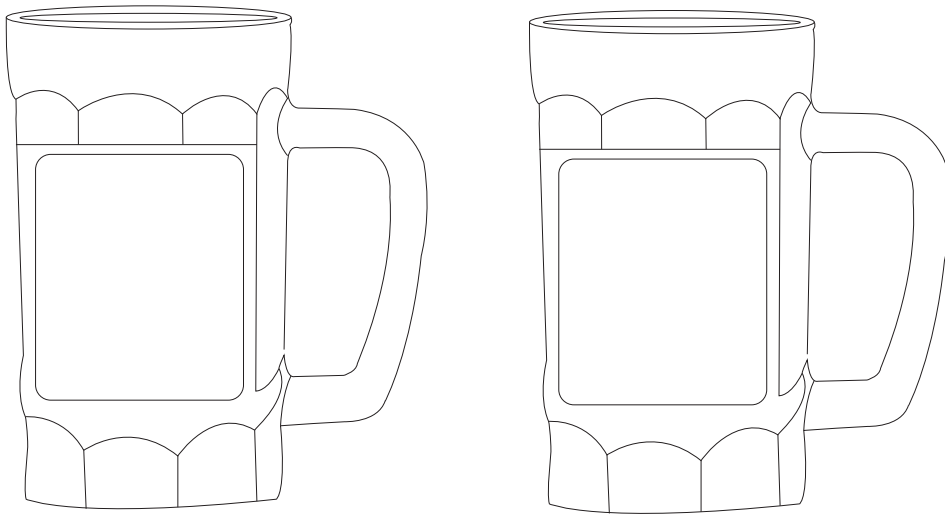

# Product Art Template

Product: **1792 - Beer Glass Set**  
Product Size: **77mm(w) x 133mm(h) x 74mm(d) excluding handle,  
Box 290mm(w) x 180mm(h)**  
Product Colour:  
Decoration Size: **mm(w) x mm(h)**  
Decoration Method:  
Decoration Colour:

**Artwork  
Approval**

Art Version: V1

**Product Scale 50%**

**Lid**

**Notes:**

Please check that all the details are correct before providing your approval with confirmed art version  
Where the decoration method uses digital printing techniques colours are produced using CMYK equivalent.