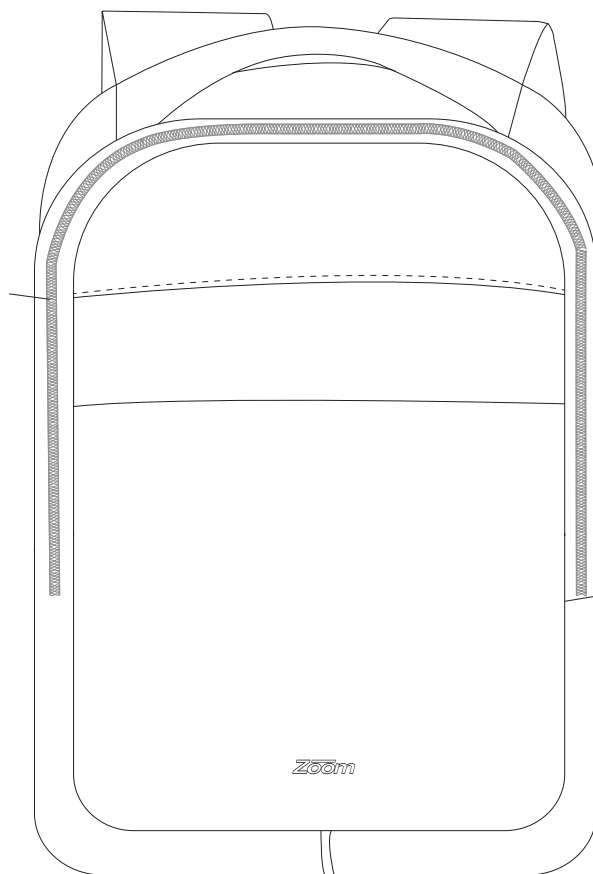

Product Art Template

Product: **ZM1010 - Zoom® Power Stretch
Compu-Backpack**

Product Size: **457mm(h) x 298mm(w) x 133mm(d)**

Product Colour:

Decoration Size: **mm(w) x mm(h)**

Decoration Method:

Decoration Colour:

**Artwork
Approval**

Art Version: V1

Product Scale 25%

Notes:

Please check that all the details are correct before providing your approval with confirmed art version

Where the decoration method uses digital printing techniques colours are produced using CMYK equivalent.